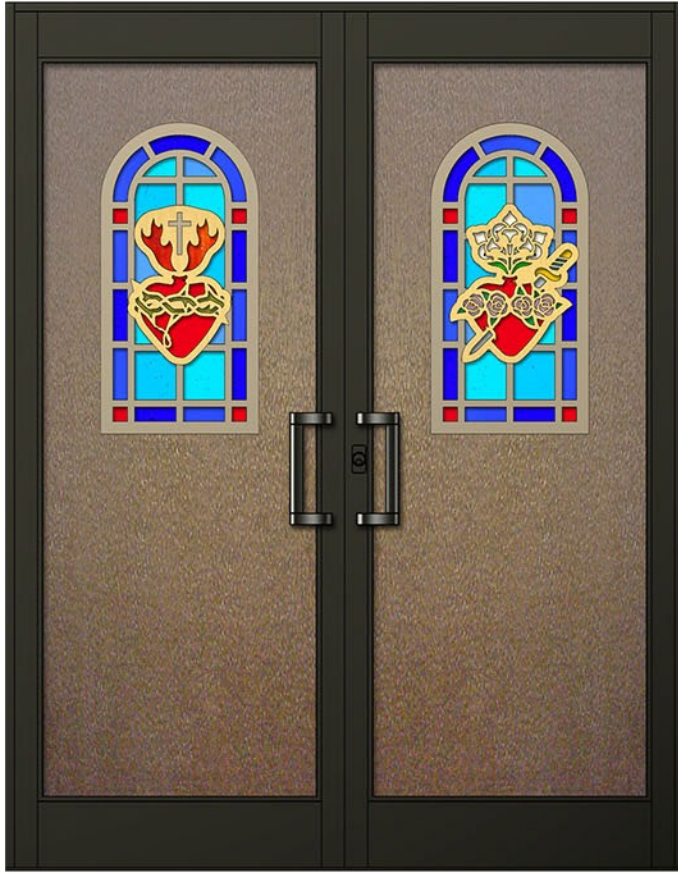

Baut Full Panel Doors vs. Baut Mid Rail Doors

Baut Full Panel doors shown with no Mid Rail and inserts that go the full height of the door leaf.

Baut Mid Rail doors shown with horizontal Mid Rails dividing the insert panels at the panic bar height.