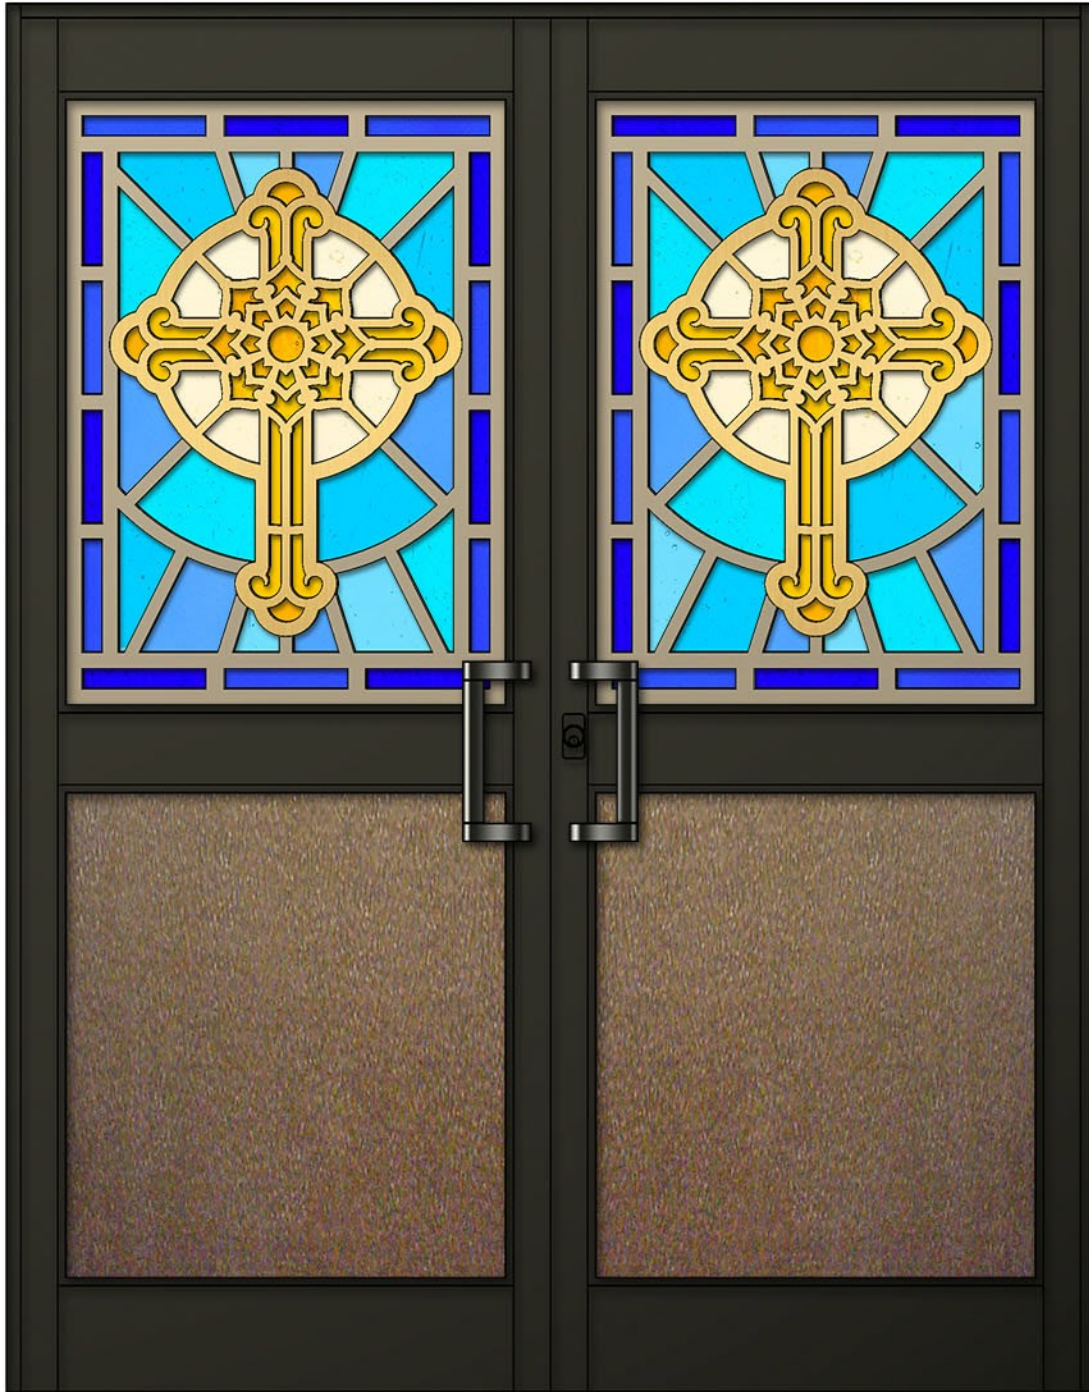

Decorative Crosses Entranceway

---

shown in a 2 Tone Champagne & Gold Anodized Panel Art Overlays on Medium Bronze Bark Textured Backgrounds and Dark Bronze Anodized Aluminum Framing

Design #PA - 21

Designed & Copyrighted by:
The Baut Studios • Inc.
1095 Main Street • Swoyersville, PA 18704
Call 1-800-326-9421

Approved by: _____
Date: _____