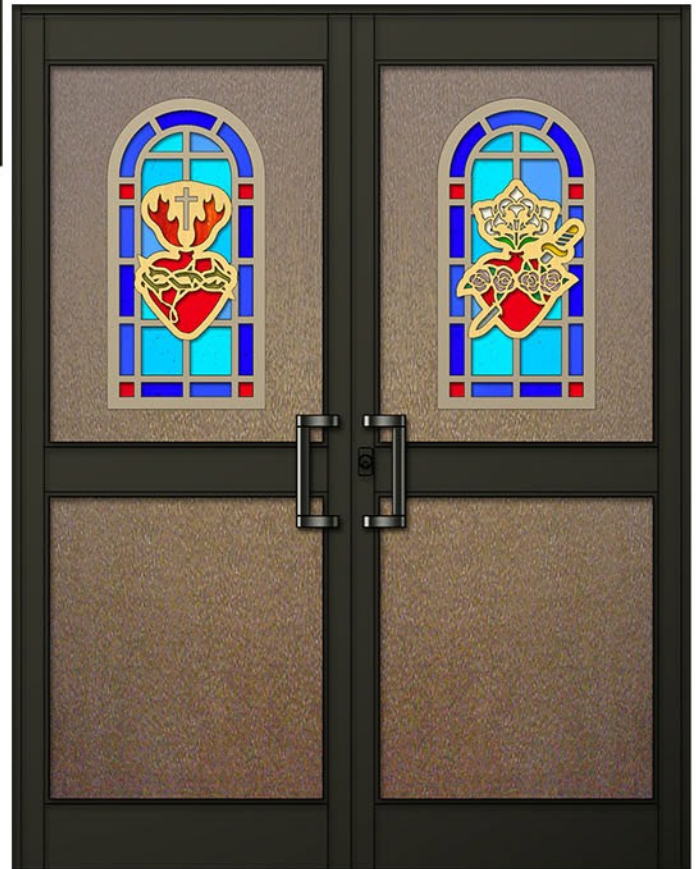

Baut Full Panel doors shown with no Mid Rail and inserts that go the full height of the door leaf.

Baut Mid Rail doors shown with horizontal Mid Rails dividing the insert panels at the panic bar height.