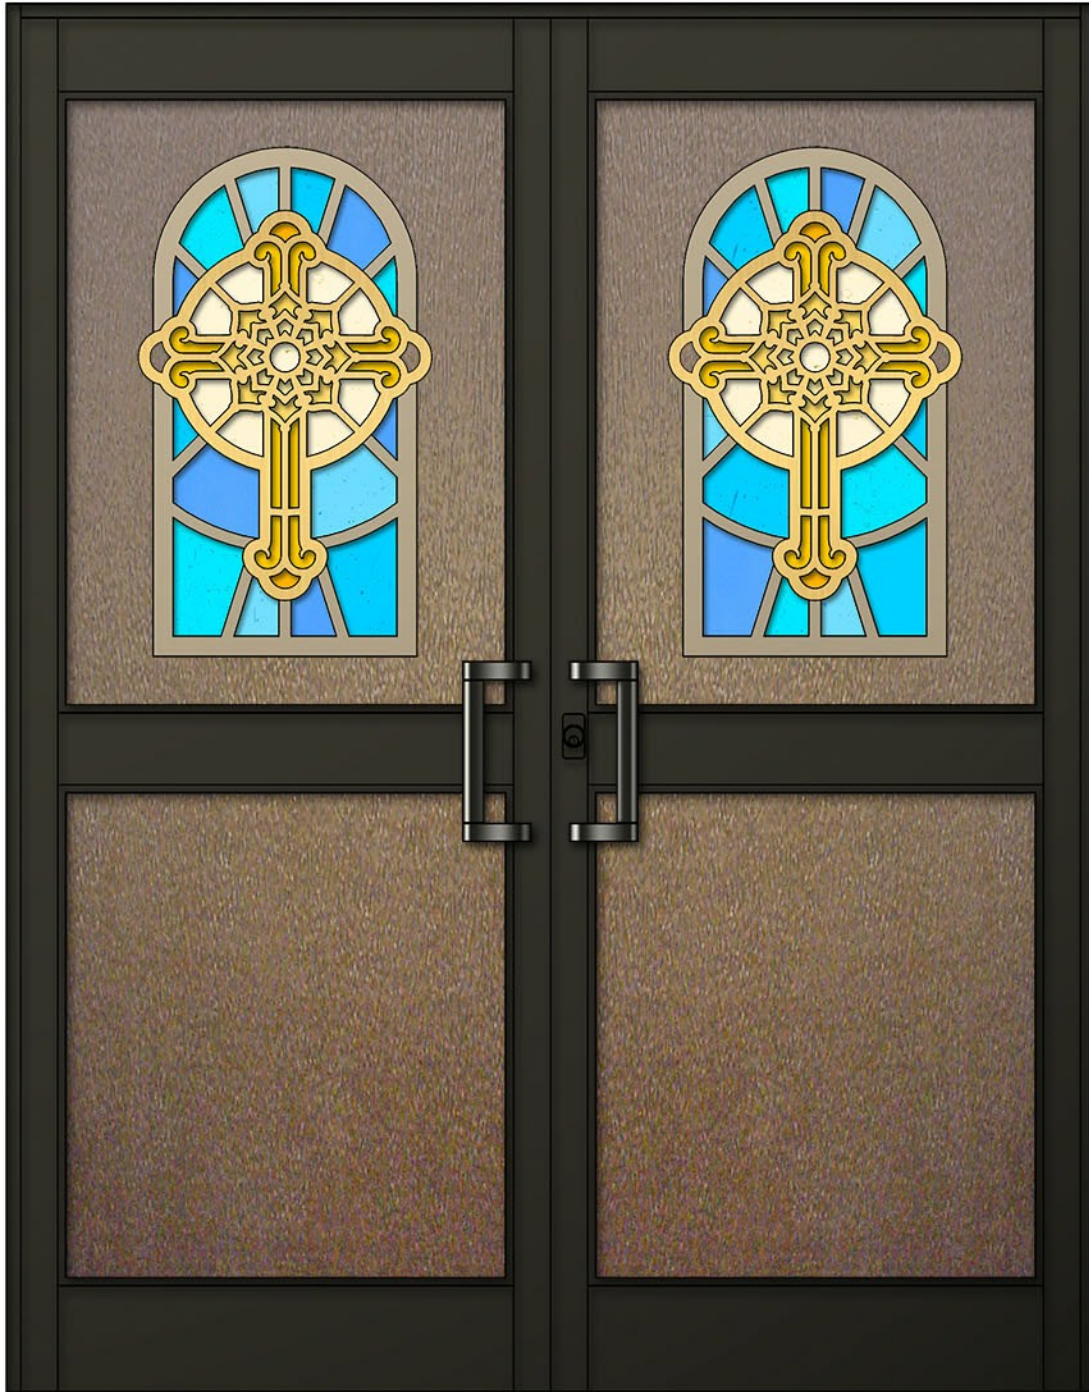

Approved by: _____
Date: _____

Decorative Crosses Entranceway

shown in a 2 Tone Champagne & Gold Anodized Panel Art Overlays on Medium Bronze Bark Textured Backgrounds and Dark Bronze Anodized Aluminum Framing