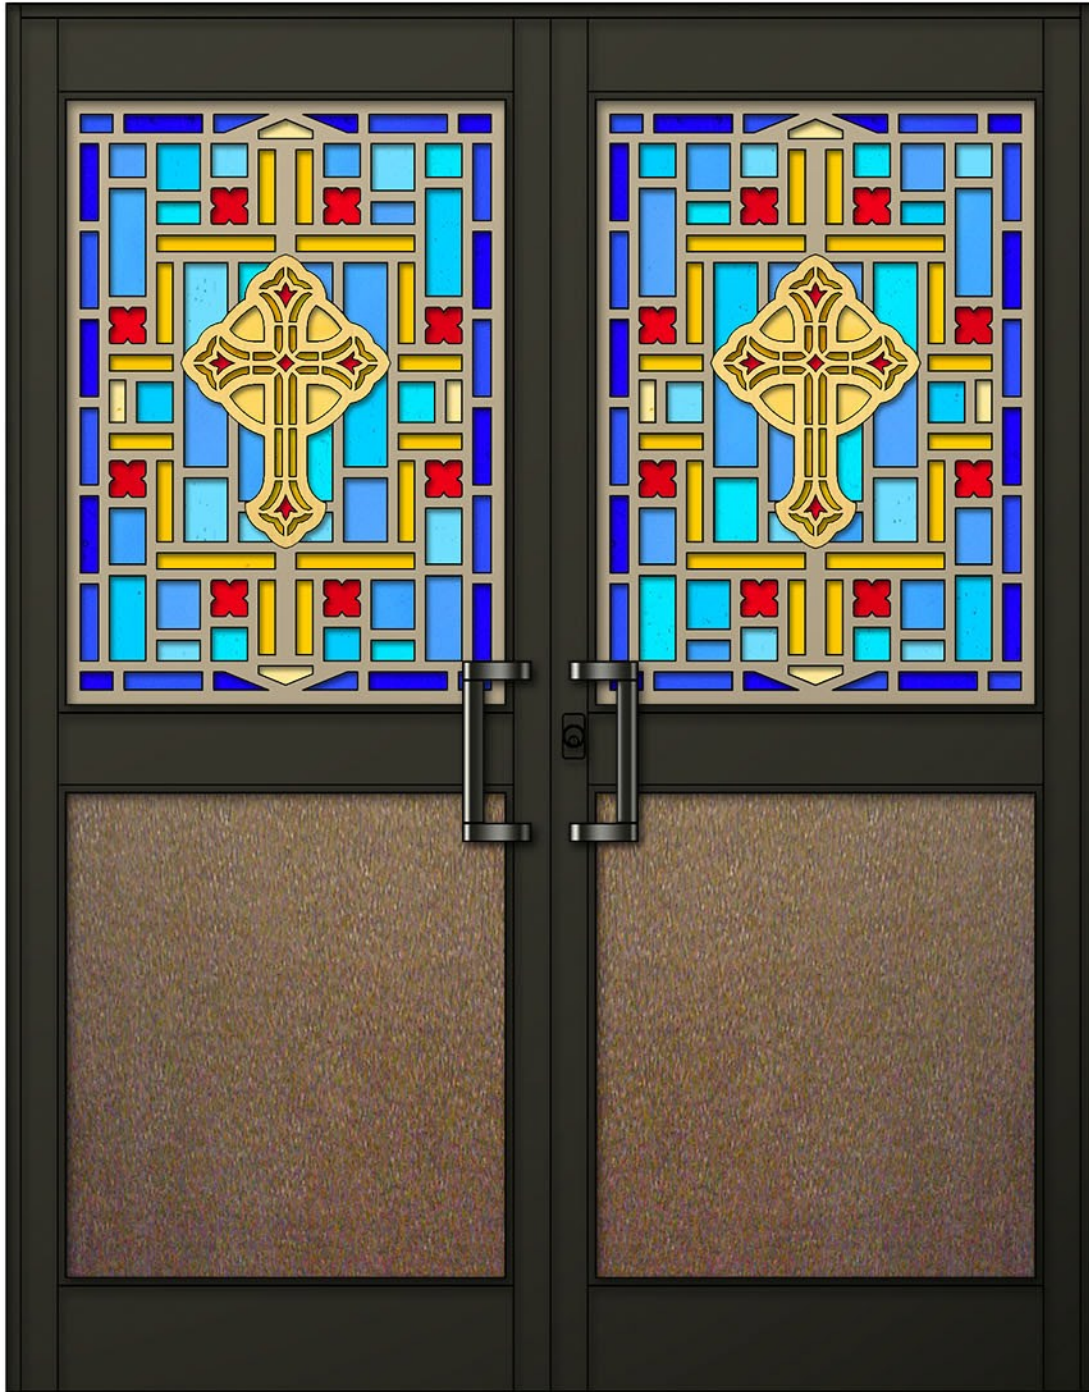

Decorative Crosses Entranceway

---

shown in a 2 Tone Champagne & Gold Anodized Panel Art Overlays on Medium Bronze Bark Textured Backgrounds and Dark Bronze Anodized Aluminum Framing

Design #PA - 25

Designed & Copyrighted by:
The Baut Studios • Inc.
1095 Main Street • Swoyersville, PA 18704
Call 1-800-326-9421

Approved by: _____
Date: _____