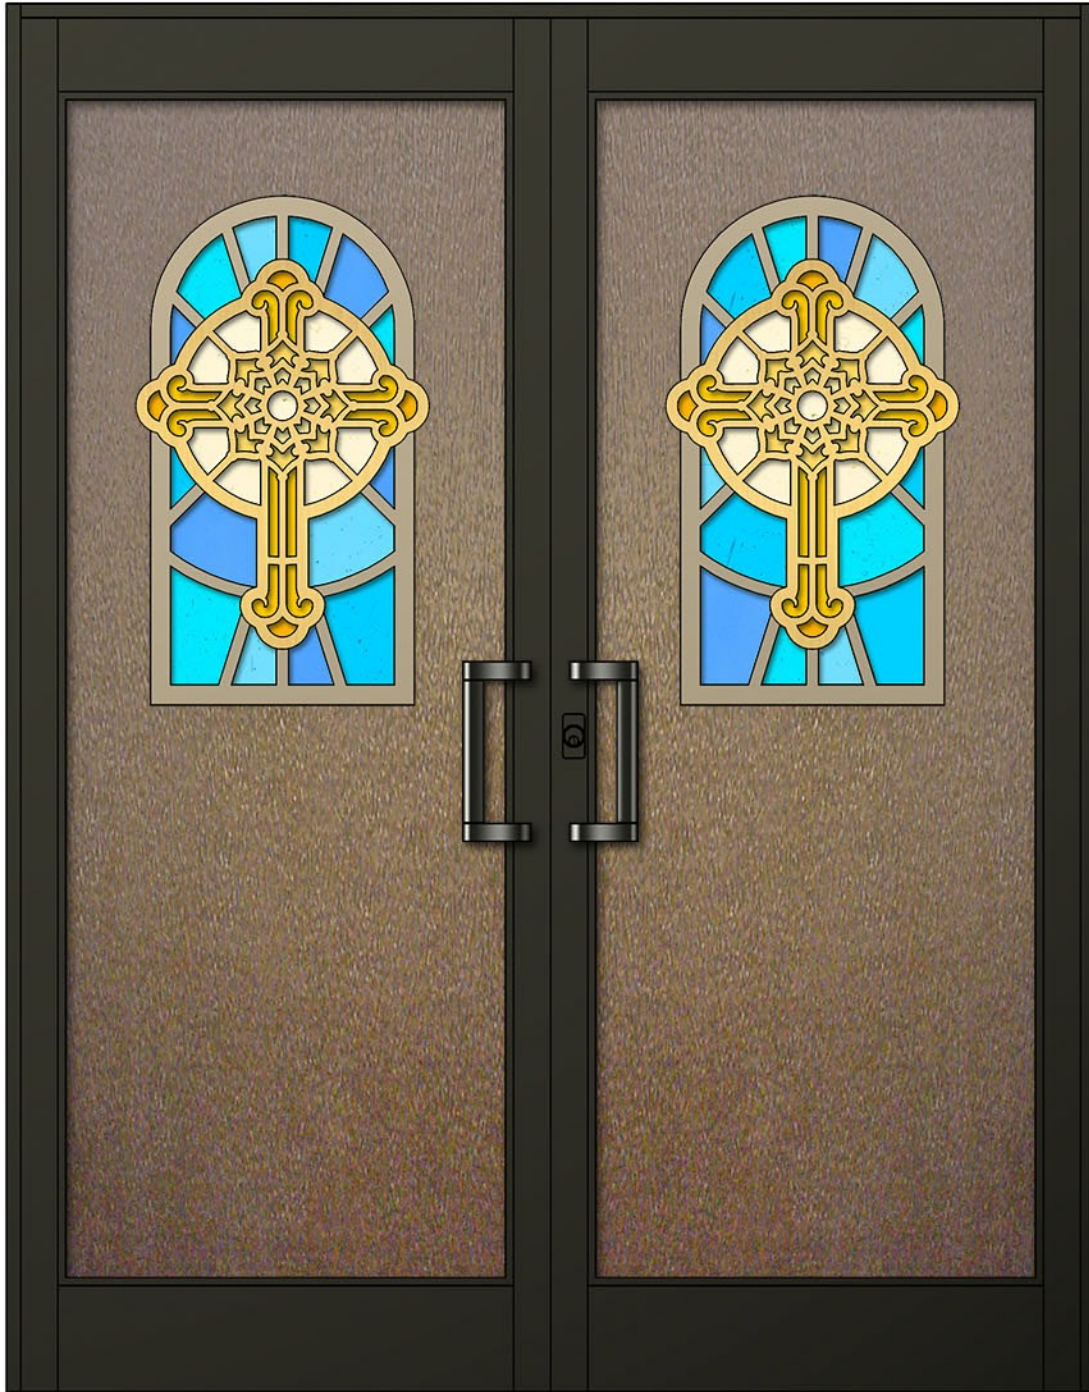

Decorative Crosses Entranceway

---

shown in a 2 Tone Champagne & Gold Anodized Panel Art Overlays on Medium Bronze Bark Textured Backgrounds and Dark Bronze Anodized Aluminum Framing

Design #PA - 20

Designed & Copyrighted by:
The Baut Studios • Inc.
1095 Main Street • Swoyersville, PA 18704
Call 1-800-326-9421

Approved by: _____
Date: _____