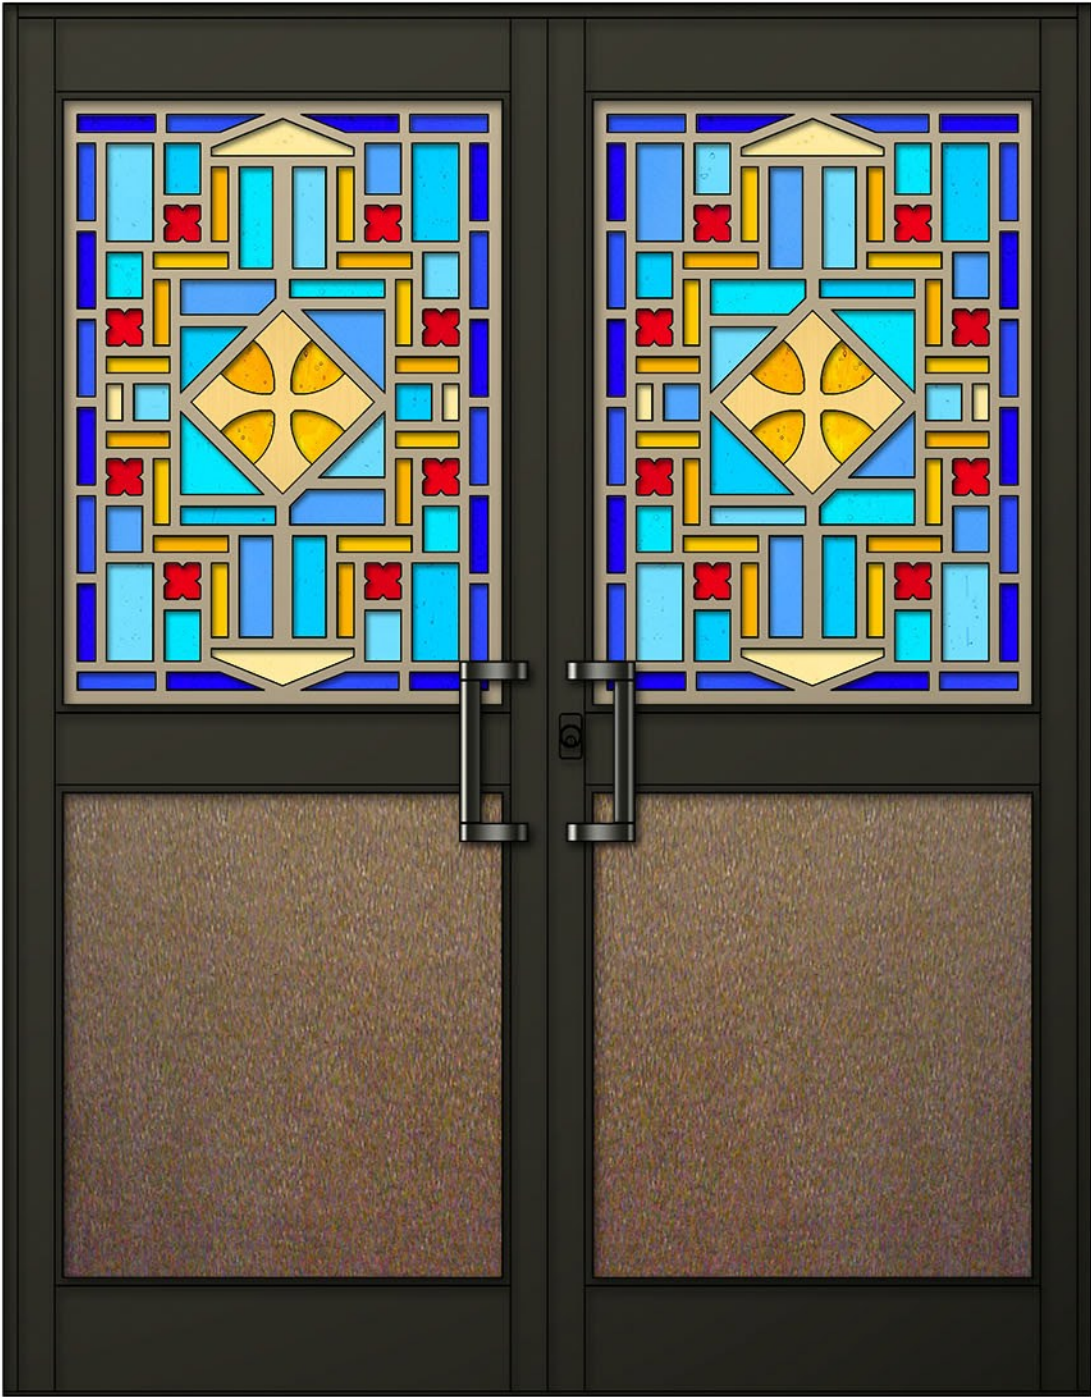

Equilateral Crosses Entranceway

---

shown in a 2 Tone Champagne & Gold Anodized Panel Art Overlays on Medium Bronze Bark Textured Backgrounds and Dark Bronze Anodized Aluminum Framing

Design #PA - 23A

Designed & Copyrighted by:
The Baut Studios • Inc.
1095 Main Street • Swoyersville, PA 18704
Call 1-800-326-9421

Approved by: _____
Date: _____