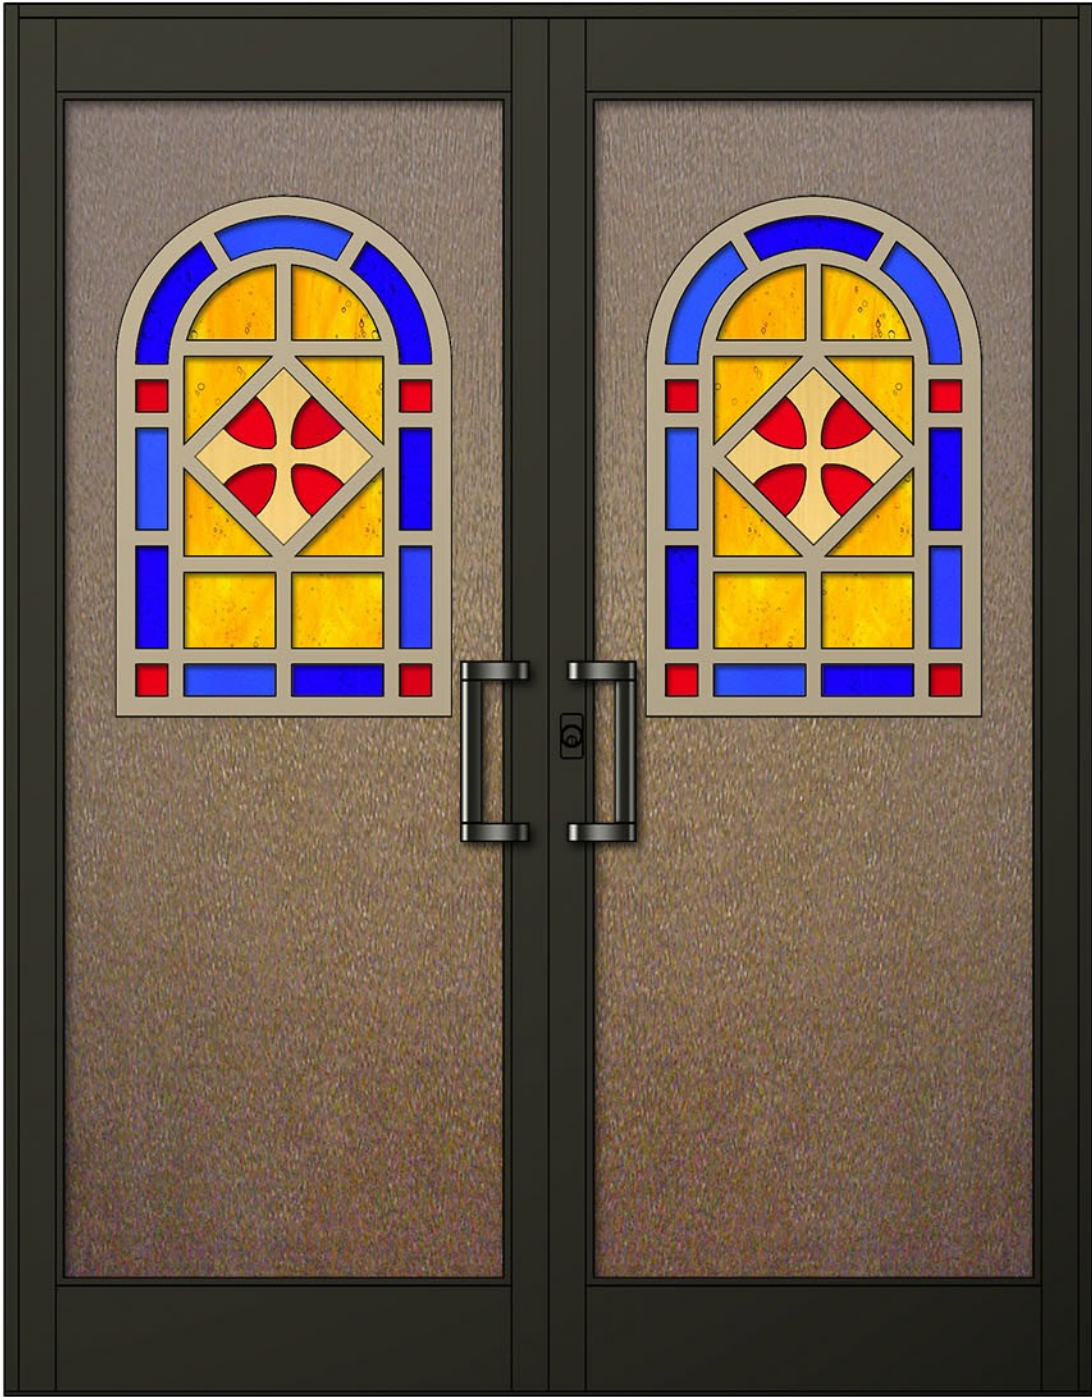

# Equilateral Crosses Entranceway

---

shown in a 2 Tone Champagne & Gold Anodized Panel Art Overlays on Medium Bronze Bark Textured Backgrounds and Dark Bronze Anodized Aluminum Framing

Design #PA - 22BA