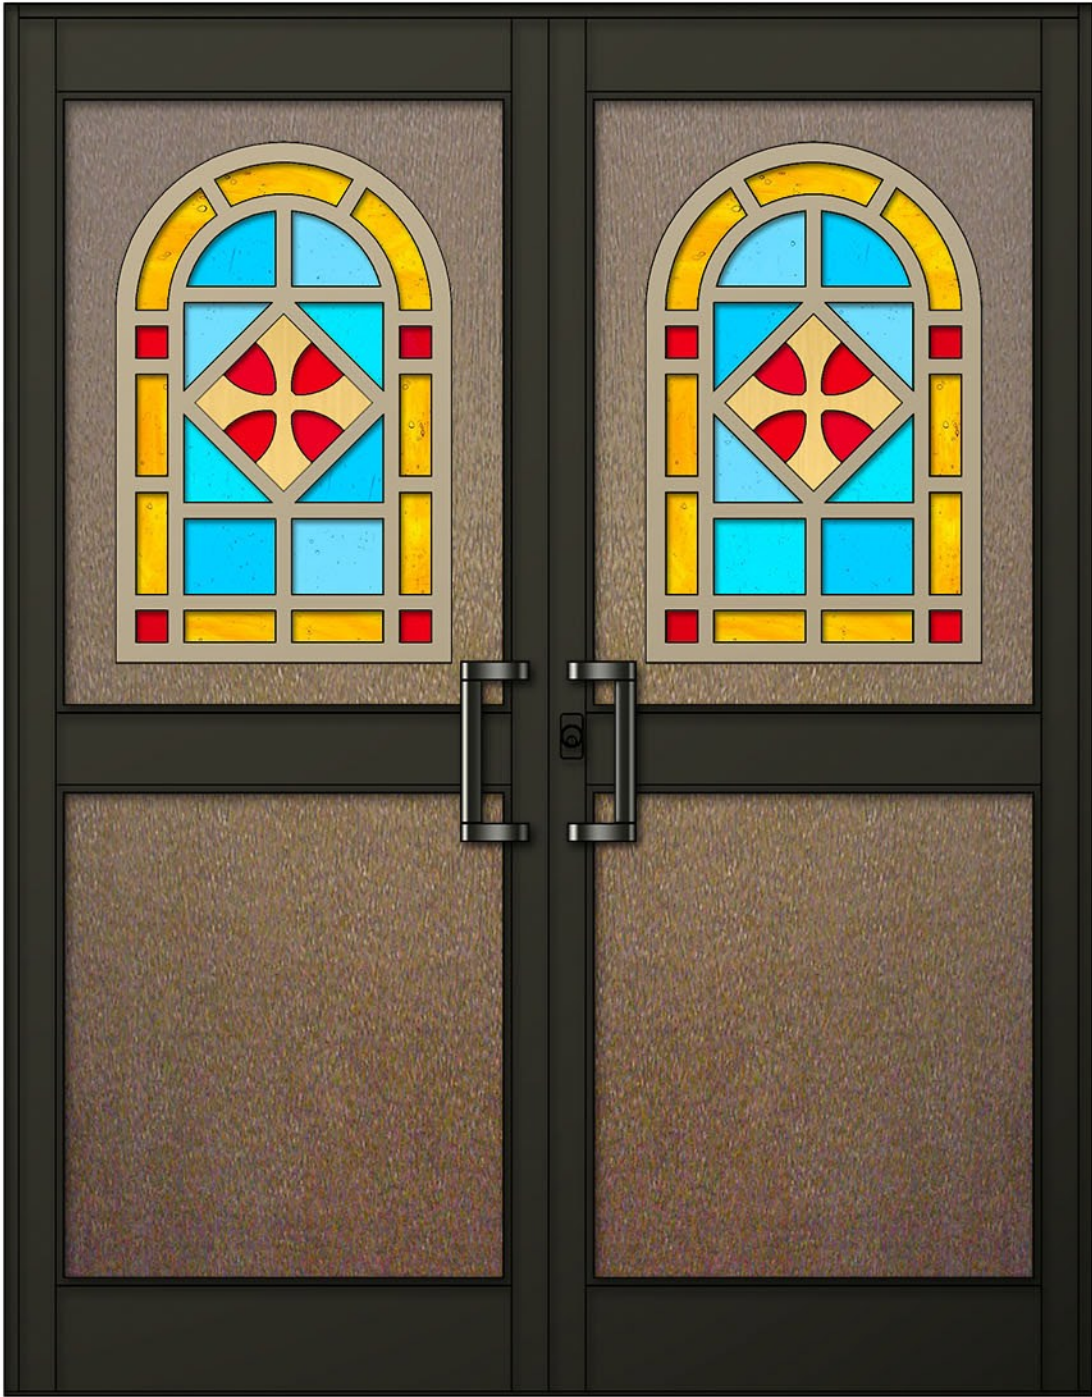

# Equilateral Crosses Entranceway

---

shown in a 2 Tone Champagne & Gold Anodized Panel Art Overlays on Medium Bronze Bark Textured Backgrounds and Dark Bronze Anodized Aluminum Framing

Design #PA - 22AB