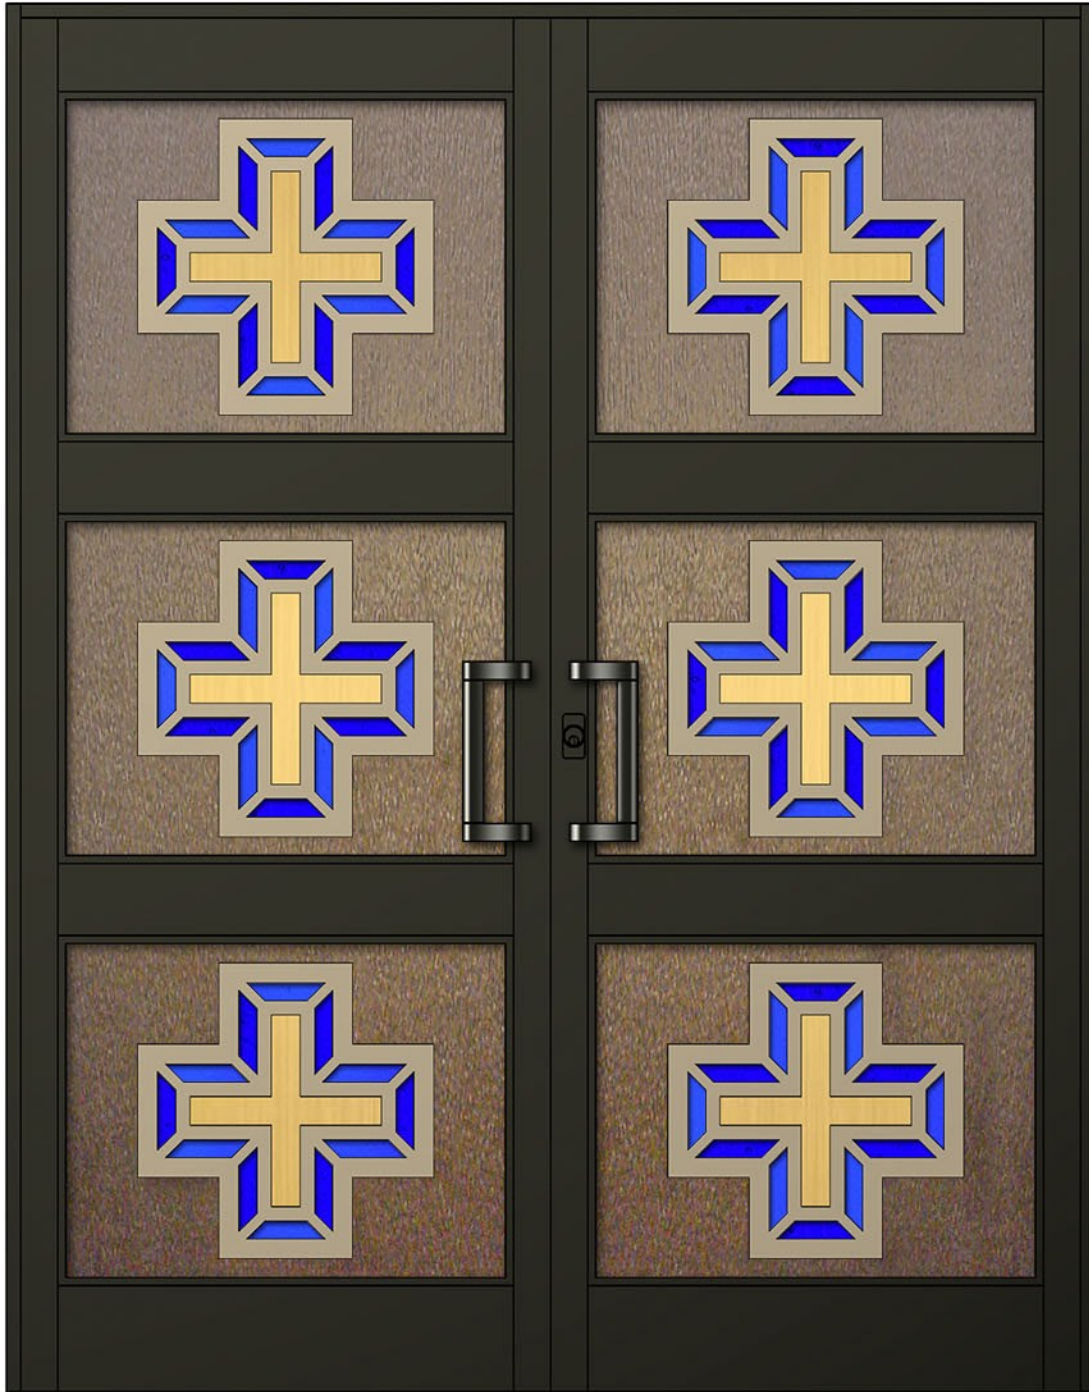

Three Panel Cross Entranceway in Blue

---

shown in a 2 Tone Champagne & Gold Anodized Panel Art Overlays on Medium Bronze Bark Textured Backgrounds and Dark Bronze Anodized Aluminum Framing

Design #PA - 27B

Designed & Copyrighted by:
The Baut Studios • Inc.
1095 Main Street • Swoyersville, PA 18704
Call 1-800-326-9421

Approved by: _____
Date: _____