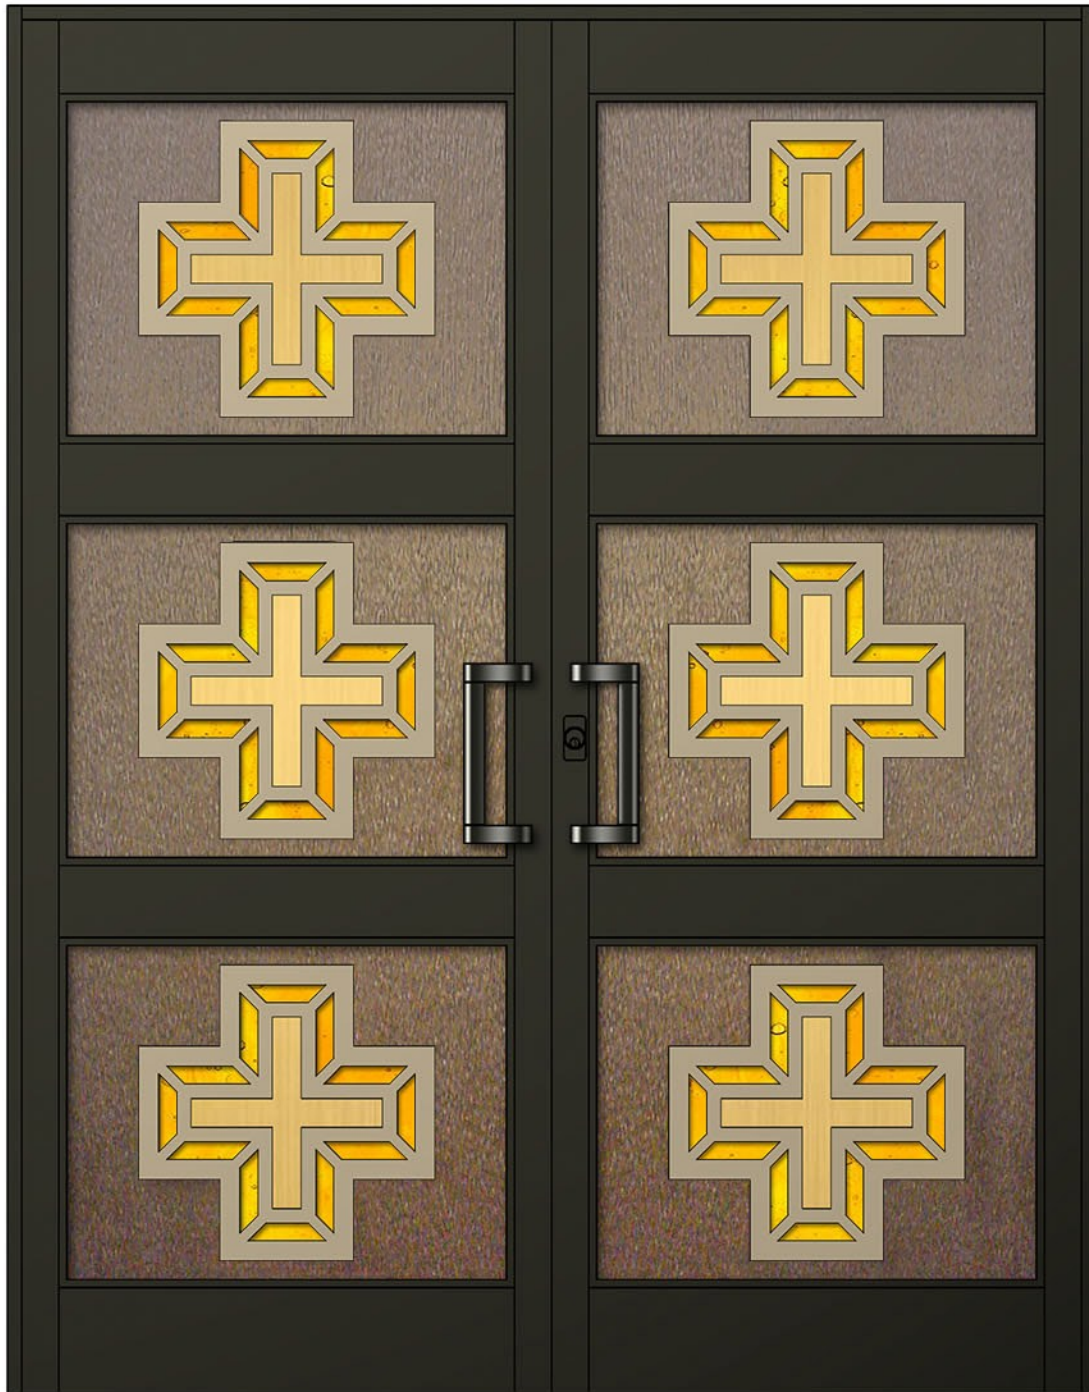

Three Panel Cross Entranceway in Gold

---

shown in a 2 Tone Champagne & Gold Anodized Panel Art Overlays on Medium Bronze Bark Textured Backgrounds and Dark Bronze Anodized Aluminum Framing

Design #PA - 27A

Designed & Copyrighted by:
The Baut Studios • Inc.
1095 Main Street • Swoyersville, PA 18704
Call 1-800-326-9421

Approved by: _____
Date: _____