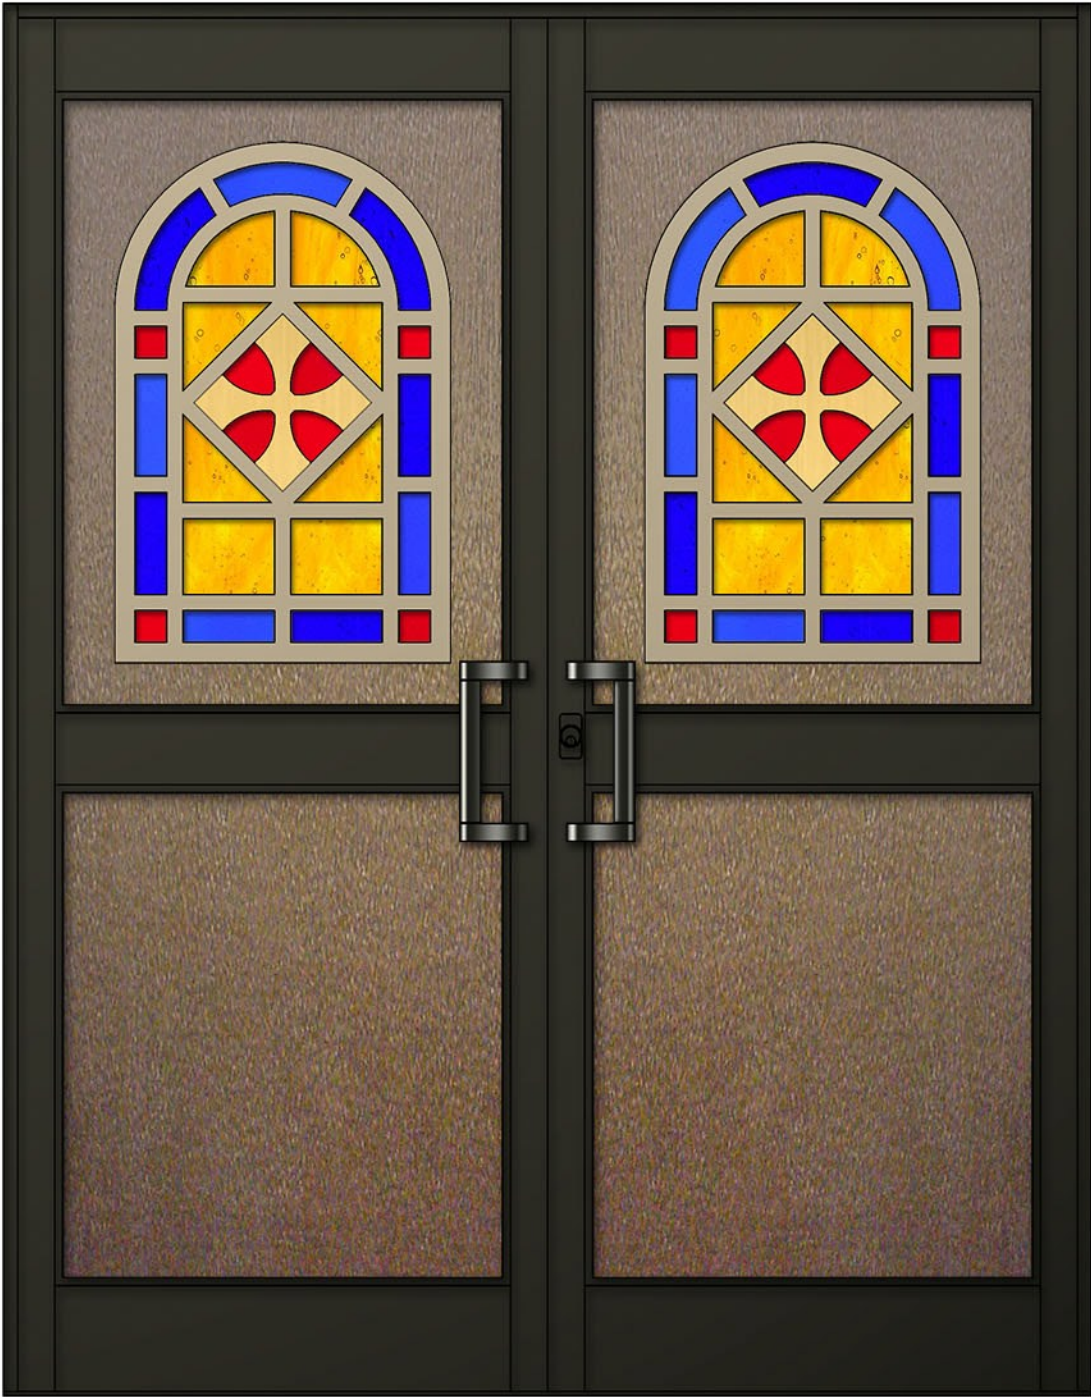

Equilateral Crosses Entranceway

---

shown in a 2 Tone Champagne & Gold Anodized Panel Art Overlays on Medium Bronze Bark Textured Backgrounds and Dark Bronze Anodized Aluminum Framing

Design #PA - 22BA

Designed & Copyrighted by:
The Baut Studios • Inc.
1095 Main Street • Swoyersville, PA 18704
Call 1-800-326-9421

Approved by: _____
Date: _____