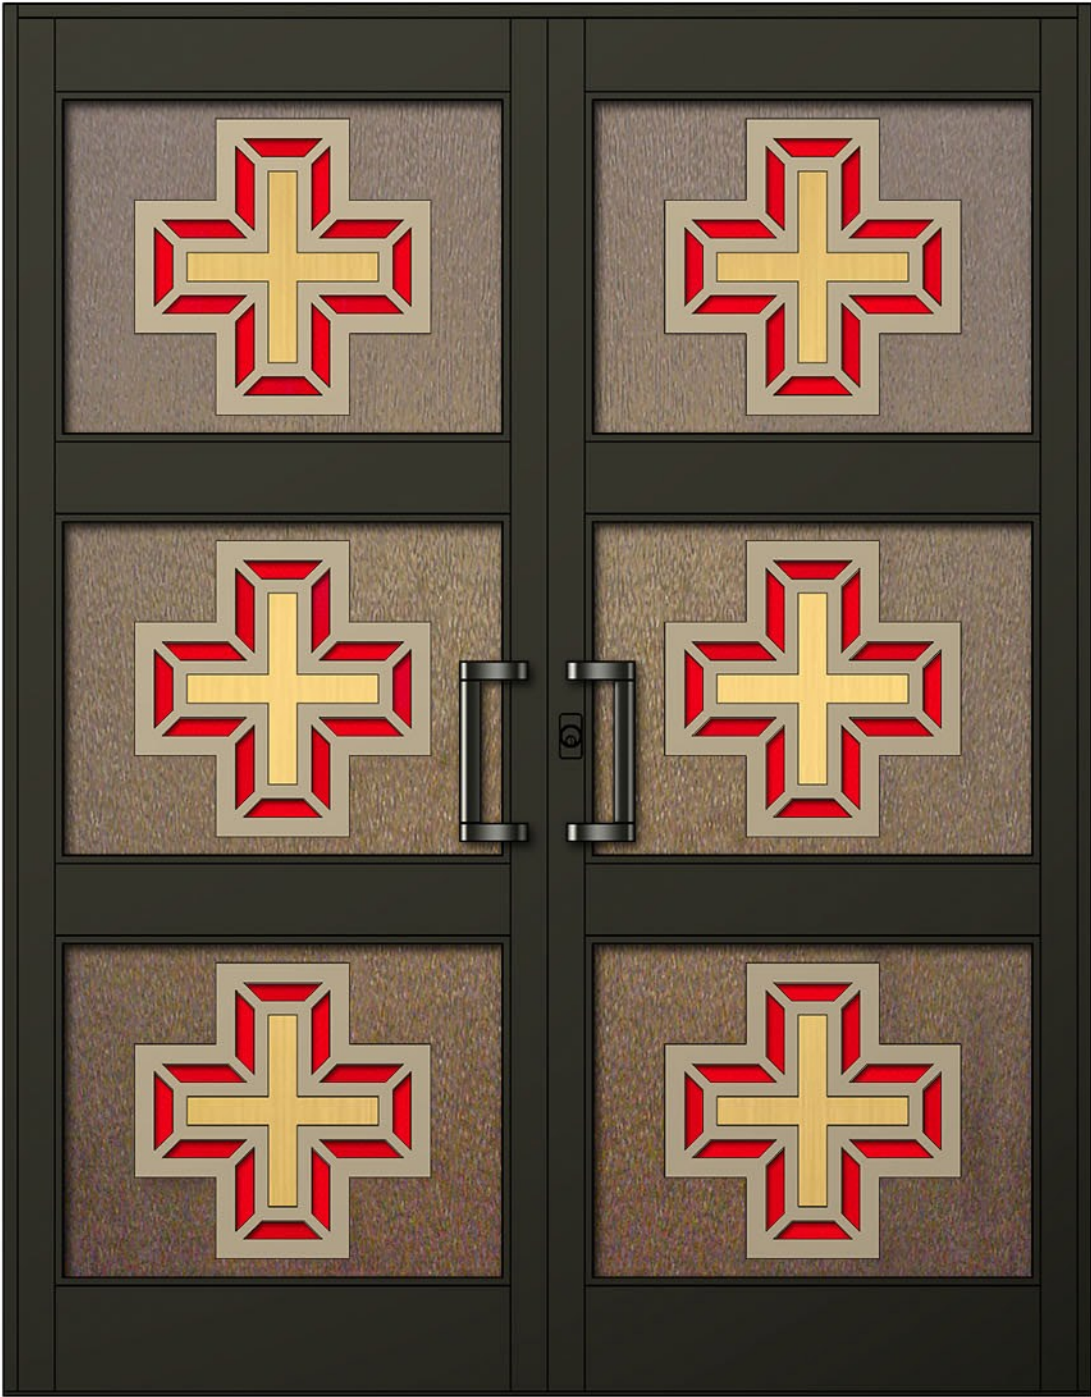

Three Panel Cross Entranceway in Red

shown in a 2 Tone Champagne & Gold Anodized Panel Art Overlays on Medium Bronze Bark Textured Backgrounds and Dark Bronze Anodized Aluminum Framing

Design #PA - 27R

Designed & Copyrighted by:
The Baut Studios • Inc.
1095 Main Street • Swoyersville, PA 18704
Call 1-800-326-9421

Approved by: _____
Date: _____