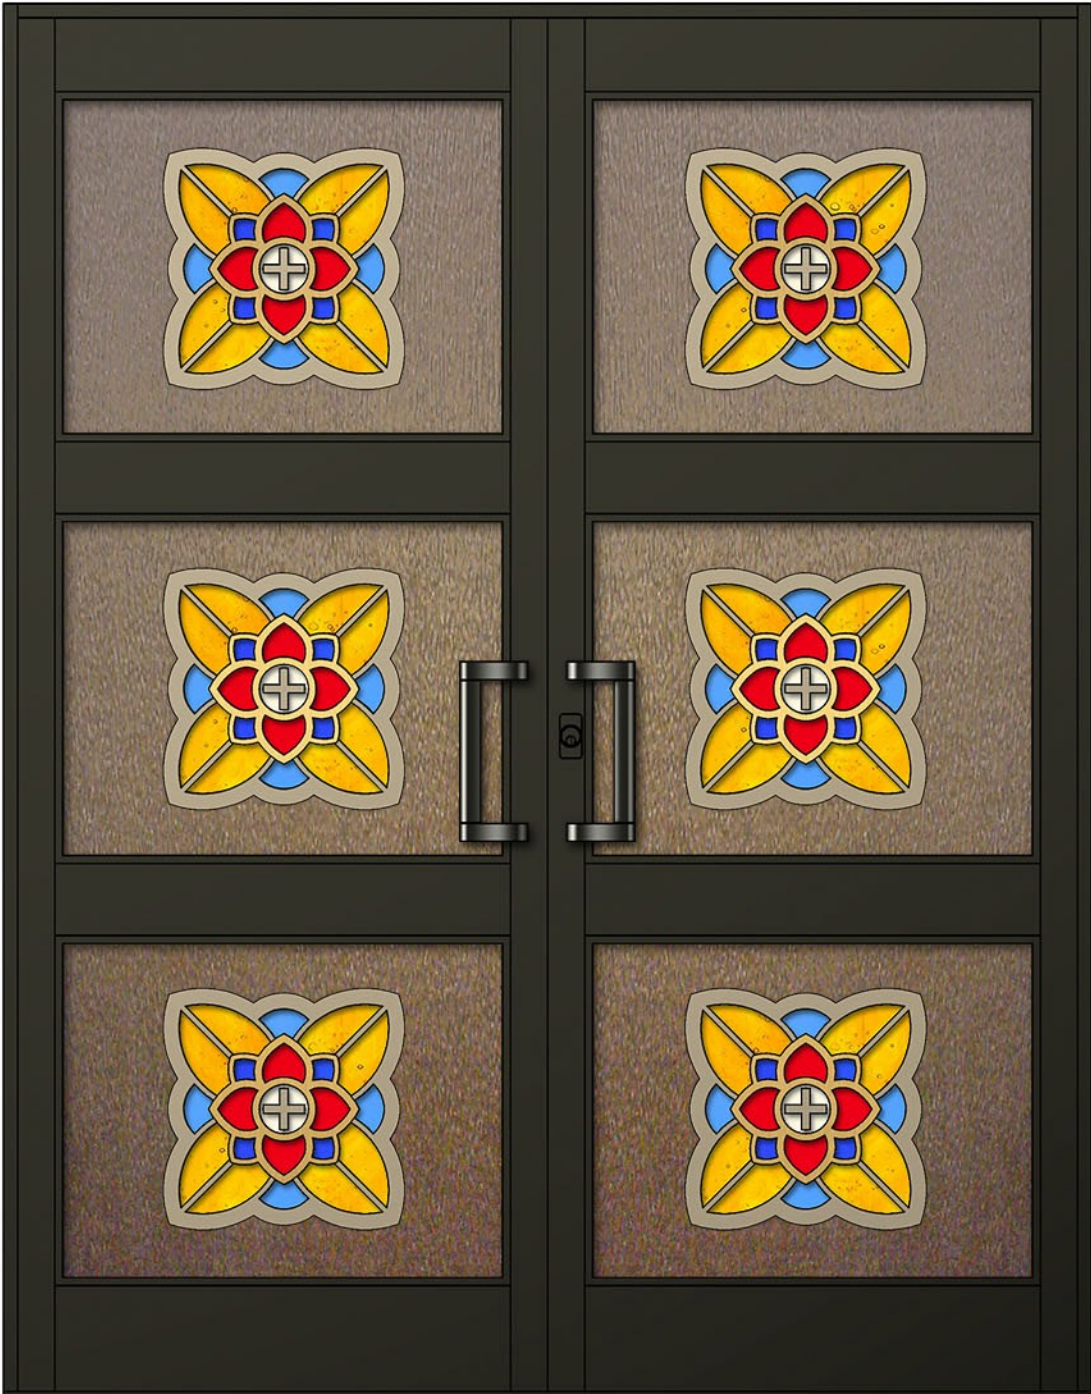

Three Panel Floral Design Entranceway

shown in a 2 Tone Champagne & Gold Anodized Panel Art Overlays on Medium Bronze Bark Textured Backgrounds and Dark Bronze Anodized Aluminum Framing

Design #PA - 28A

Designed & Copyrighted by:
The Baut Studios • Inc.
1095 Main Street • Swoyersville, PA 18704
Call 1-800-326-9421

Approved by: _____
Date: _____