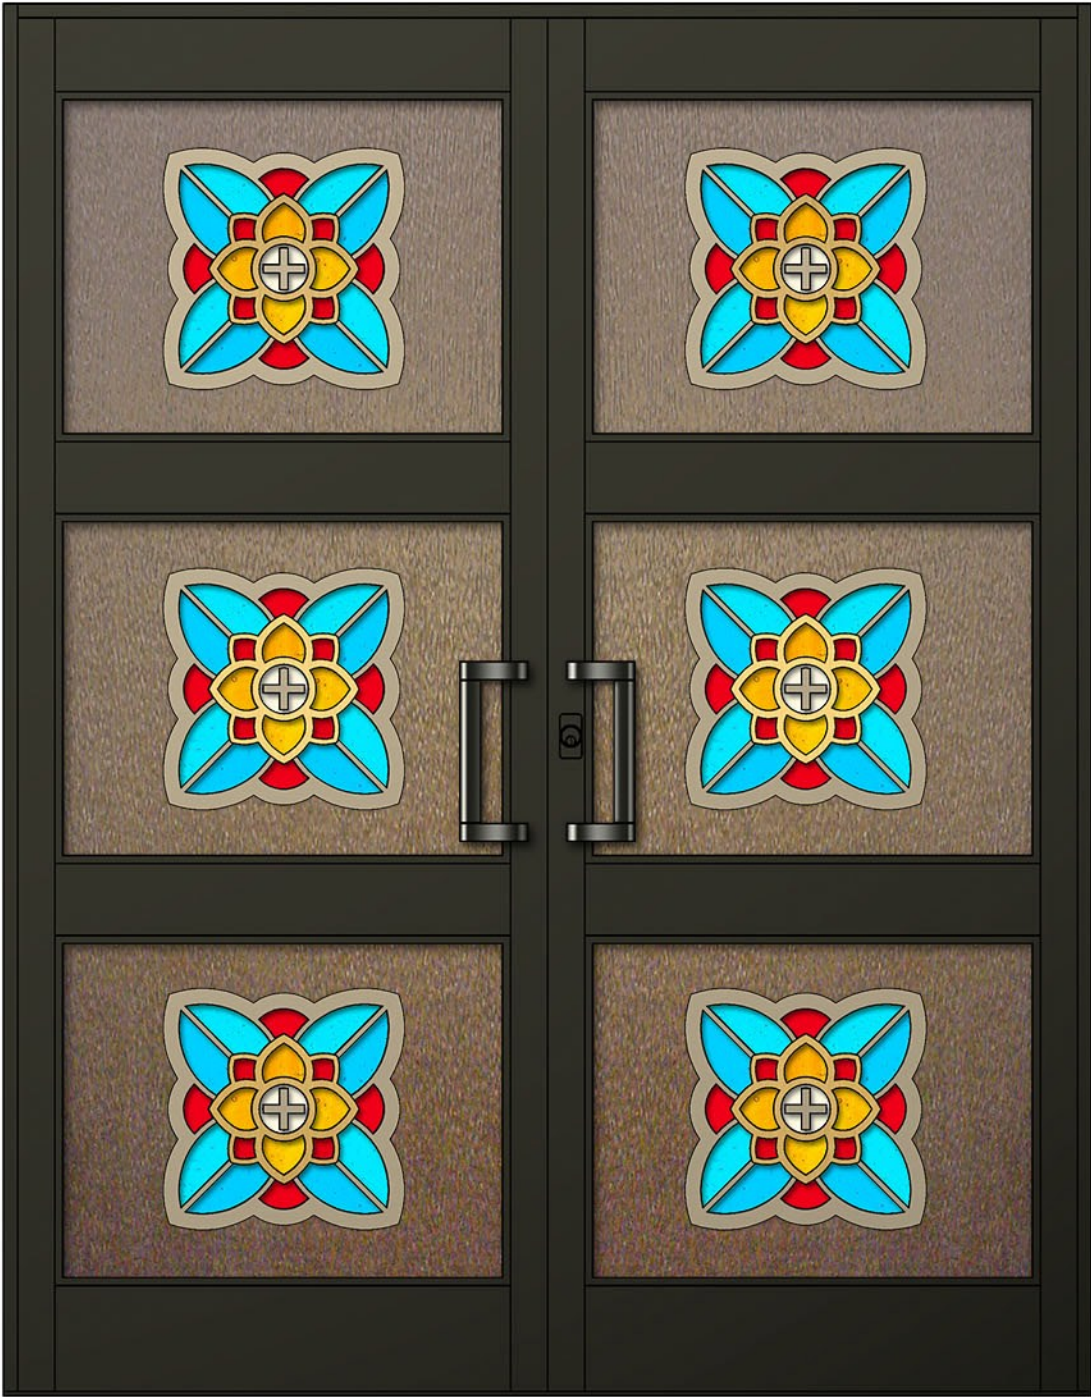

Three Panel Floral Design Entranceway

shown in a 2 Tone Champagne & Gold Anodized Panel Art Overlays on Medium Bronze Bark Textured Backgrounds and Dark Bronze Anodized Aluminum Framing

Design #PA - 28B

Designed & Copyrighted by:
The Baut Studios • Inc.
1095 Main Street • Swoyersville, PA 18704
Call 1-800-326-9421

Approved by: _____
Date: _____