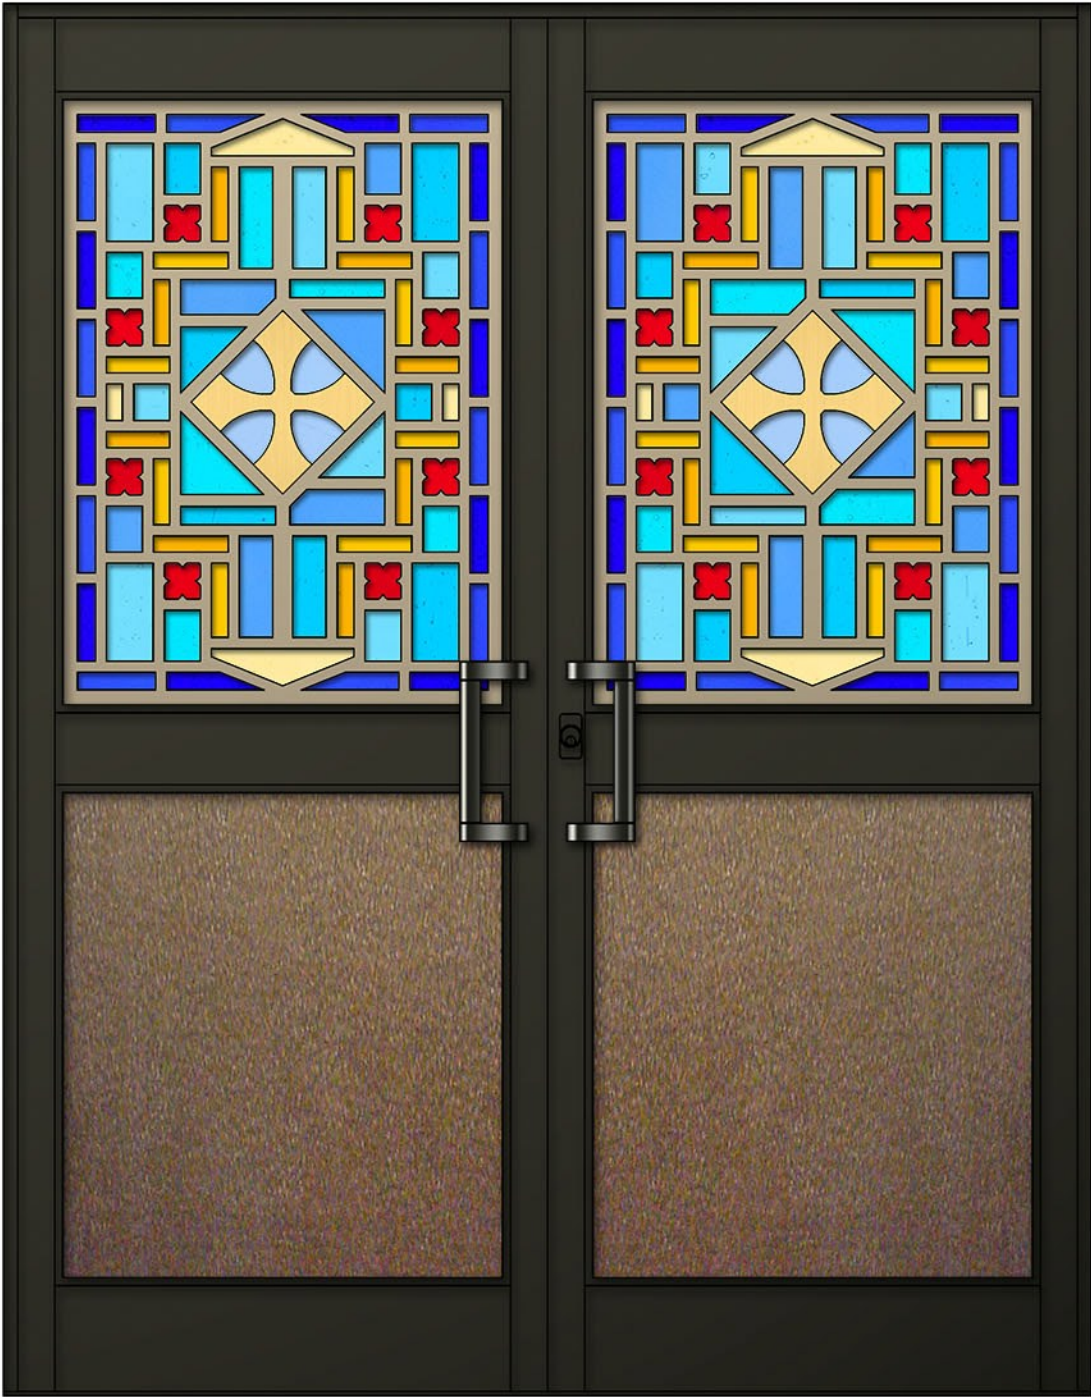

Equilateral Crosses Entranceway

---

shown in a 2 Tone Champagne & Gold Anodized Panel Art Overlays on Medium Bronze Bark Textured Backgrounds and Dark Bronze Anodized Aluminum Framing

Design #PA - 23B

Designed & Copyrighted by:
The Baut Studios • Inc.
1095 Main Street • Swoyersville, PA 18704
Call 1-800-326-9421

Approved by: _____
Date: _____