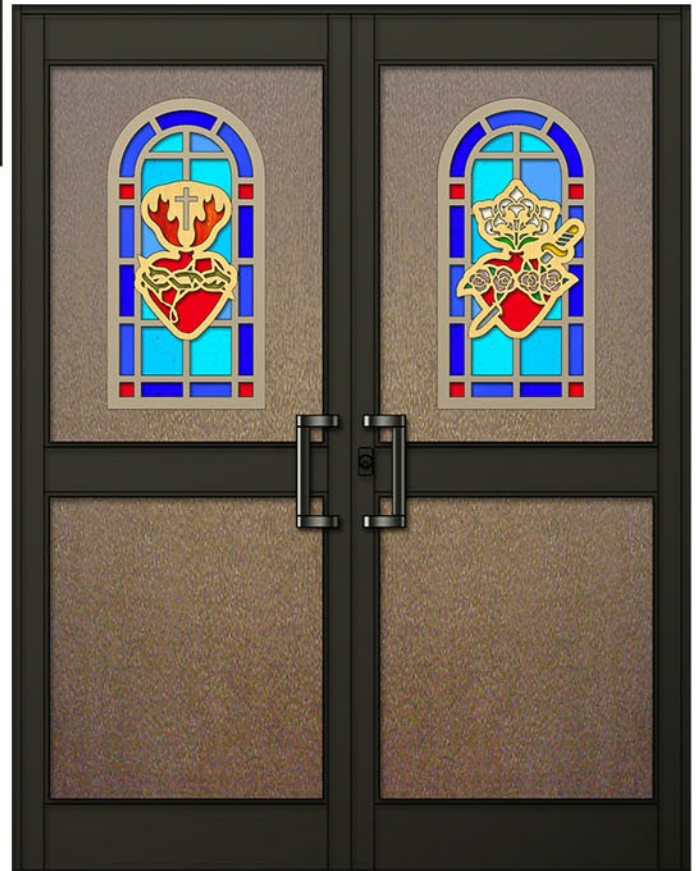

Designed & Copyrighted by:
The Baut Studios • Inc.
1095 Main Street • Swoyersville, PA 18704
Call 1-800-326-9421

Approved by: _____
Date: _____