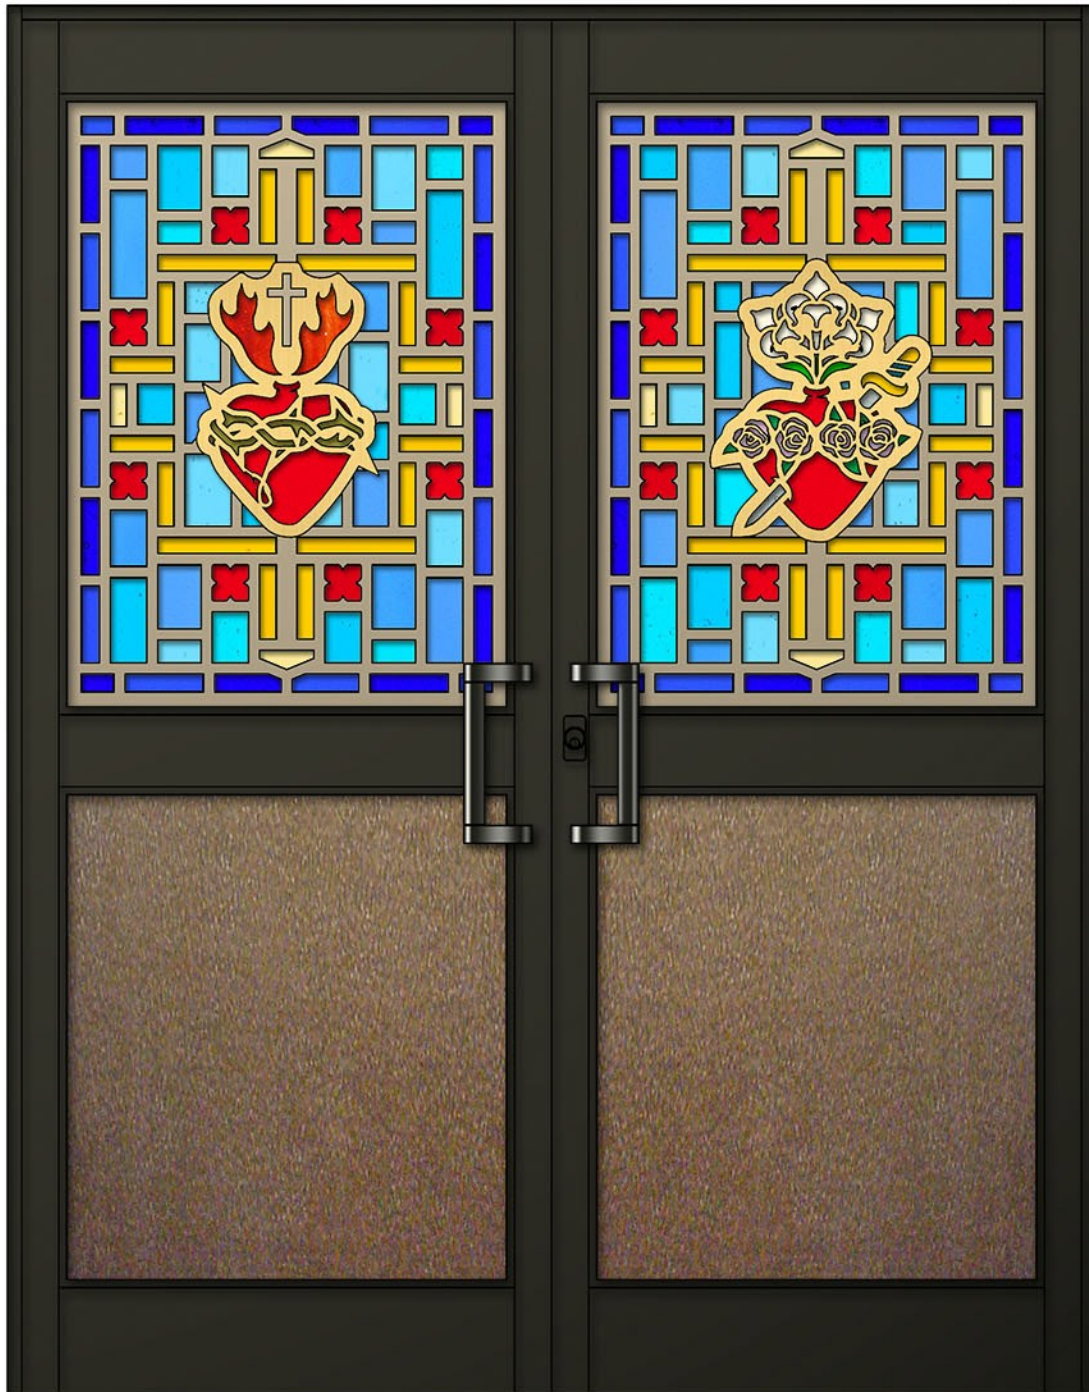

Sacred Heart of Jesus & Immaculate Heart of Mary Entranceway

---

shown in a 2 Tone Champagne & Gold Anodized Panel Art Overlays on Medium Bronze Bark Textured Backgrounds and Dark Bronze Anodized Aluminum Framing

Design #PA - 36

Design #PA - 37

Designed & Copyrighted by:
The Baut Studios • Inc.
1095 Main Street • Swoyersville, PA 18704
Call 1-800-326-9421

Approved by: _____
Date: _____