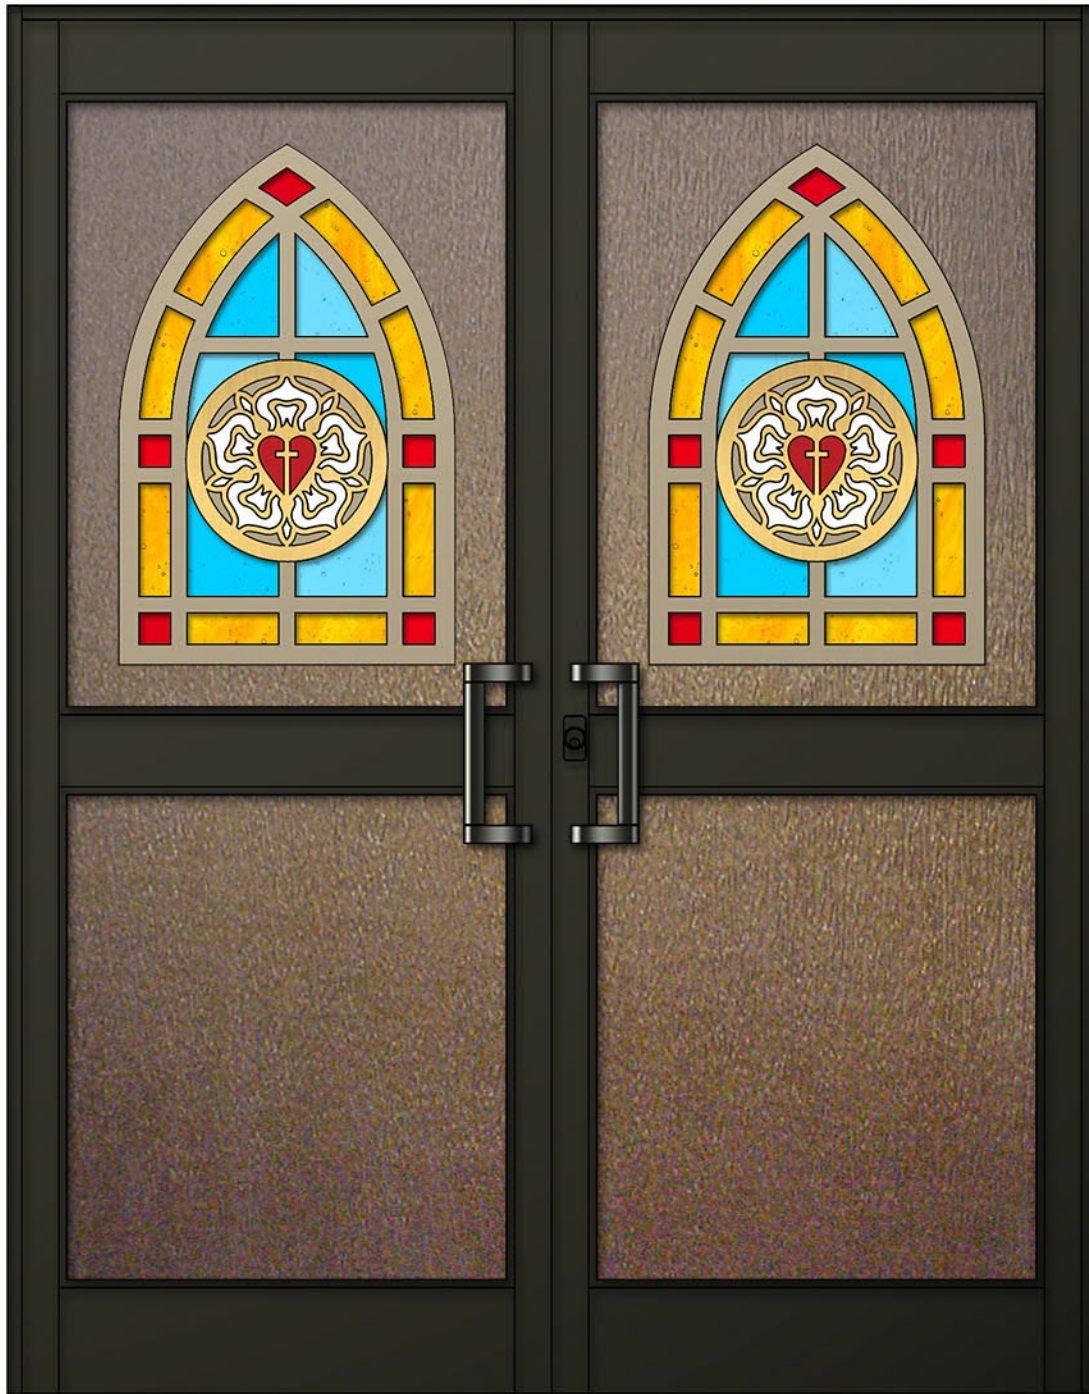

# Lutheran Rose Entranceway

---

shown in a 4 Tone Champagne, Gold Anodized, Red & White Painted Panel Art Overlays on Medium Bronze Bark Textured Backgrounds and Dark Bronze Anodized Aluminum Framing

Design #PA - 51GA