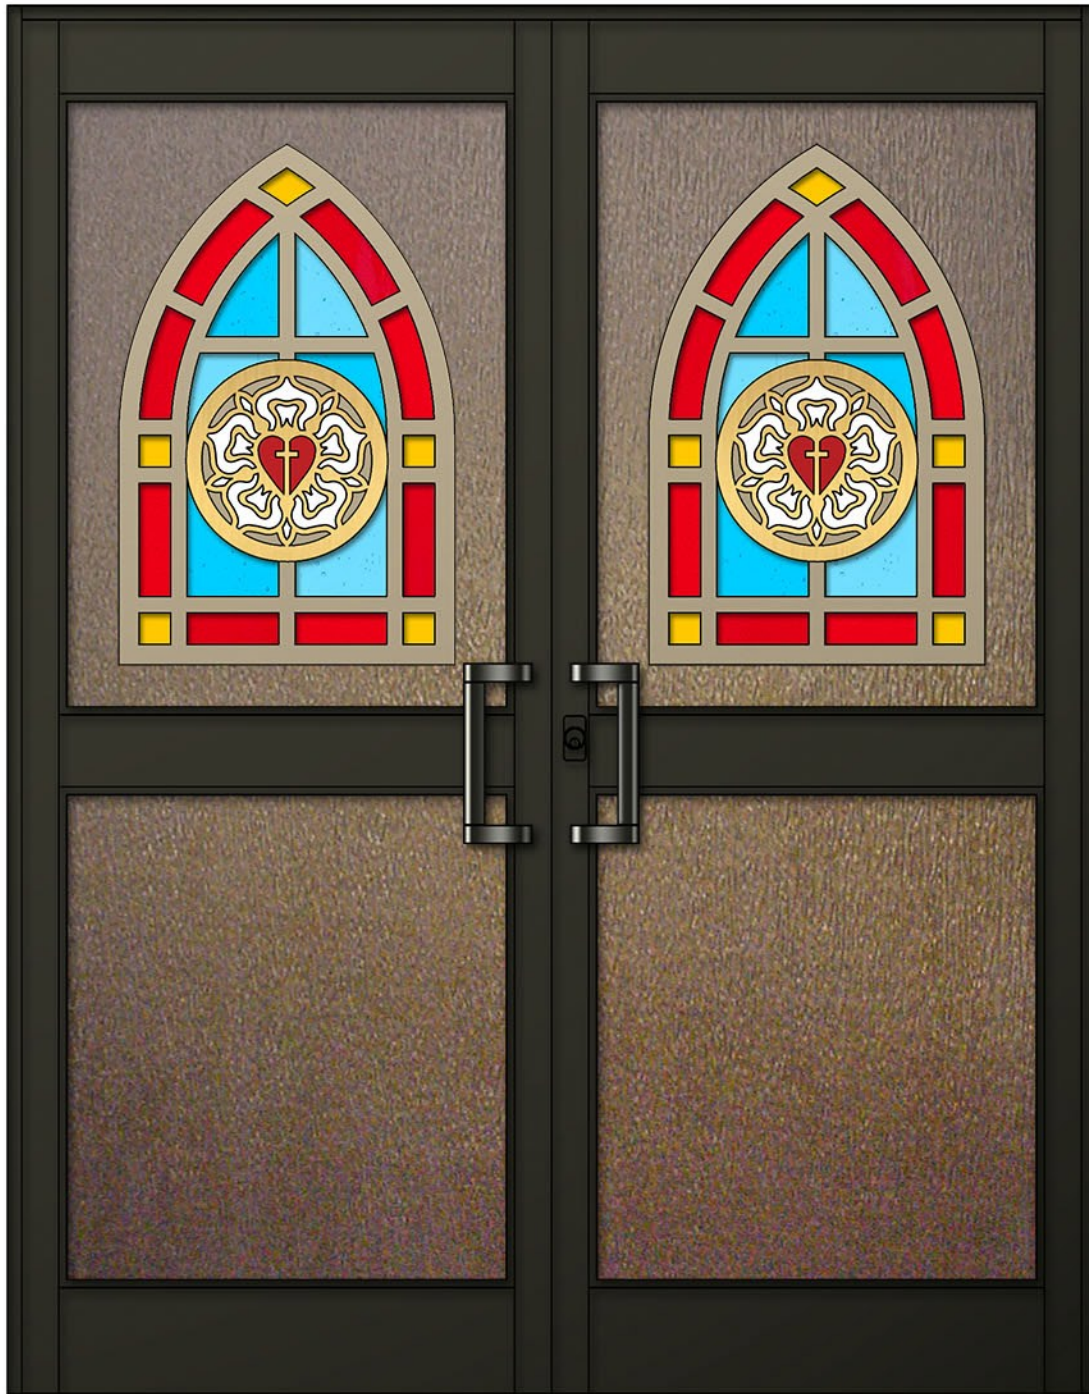

# Lutheran Rose Entranceway

---

shown in a 4 Tone Champagne, Gold Anodized, Red & White Painted Panel Art Overlays on Medium Bronze Bark Textured Backgrounds and Dark Bronze Anodized Aluminum Framing

Design #PA - 51GR