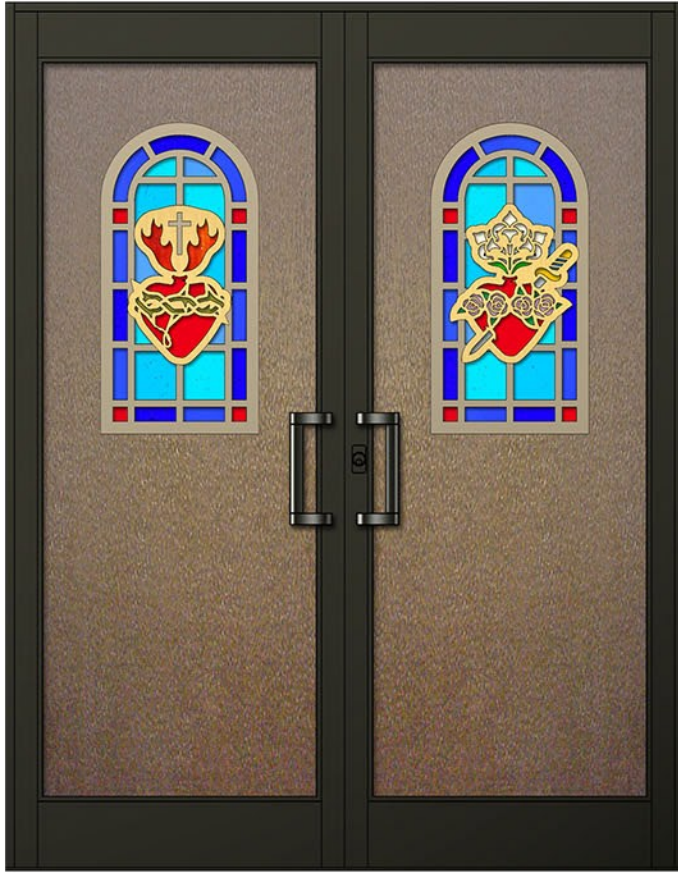

# Baut Full Panel Doors vs. Baut Mid Rail Doors

---

**Baut Full Panel doors shown with no Mid Rail and inserts that go the full height of the door leaf.**

**Baut Mid Rail doors shown with horizontal Mid Rails dividing the insert panels at the panic bar height.**