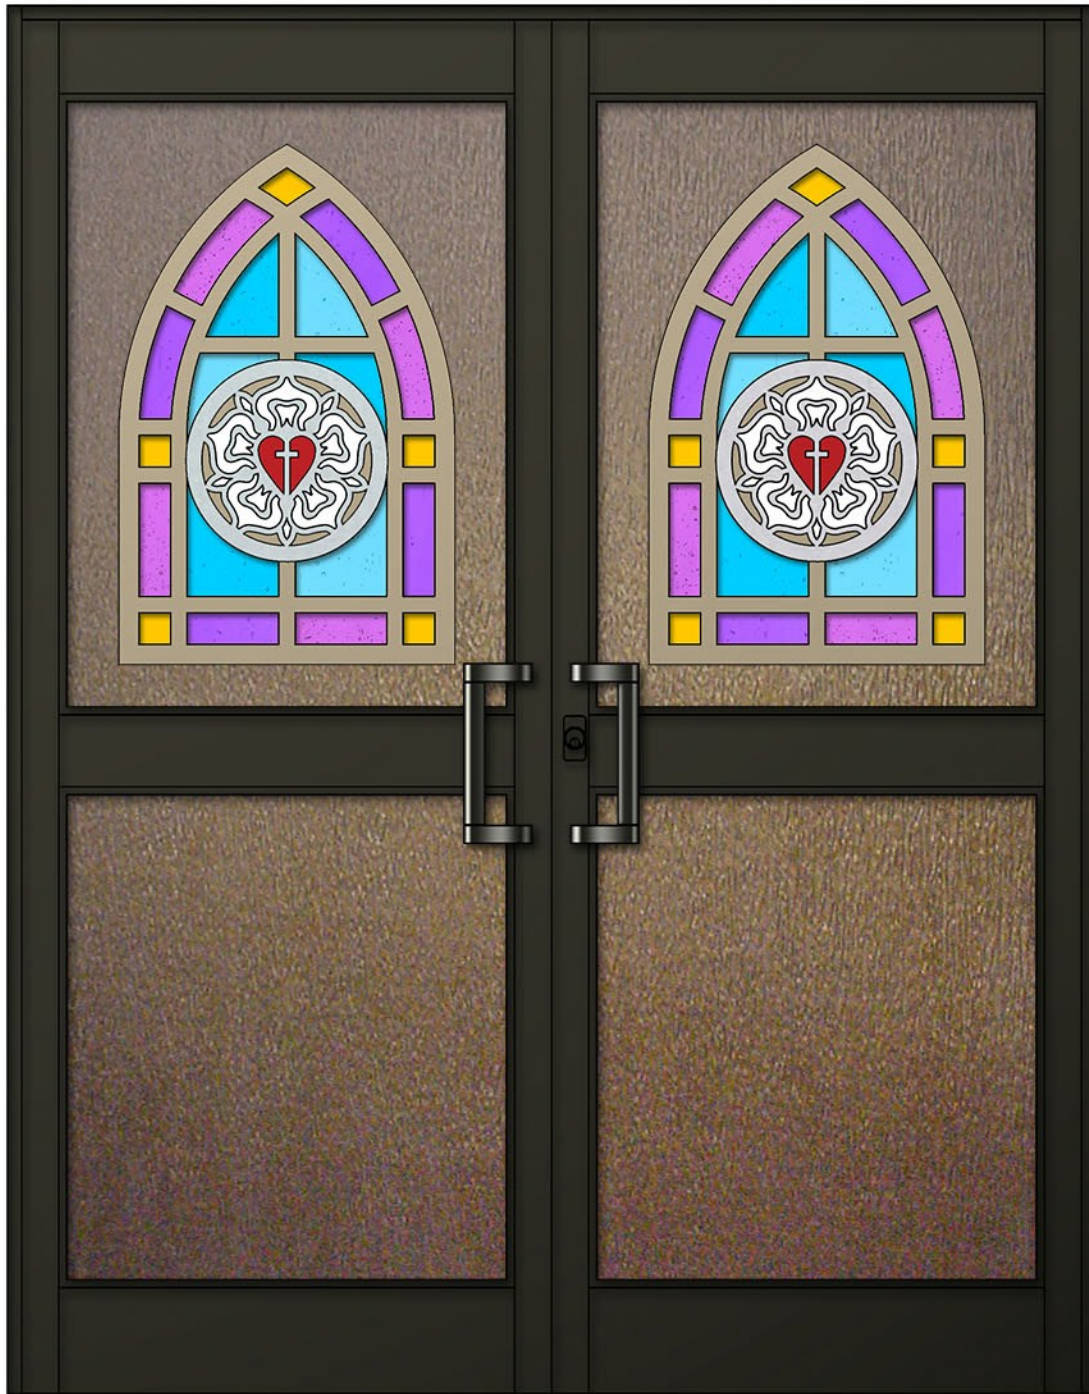

Lutheran Rose Entranceway

---

shown in a 4 Tone Champagne, Gold Anodized, Red & White Painted Panel Art Overlays on Medium Bronze Bark Textured Backgrounds and Dark Bronze Anodized Aluminum Framing

Design #PA - 51SV

Designed & Copyrighted by:
The Baut Studios • Inc.
1095 Main Street • Swoyersville, PA 18704
Call 1-800-326-9421

Approved by: _____
Date: _____