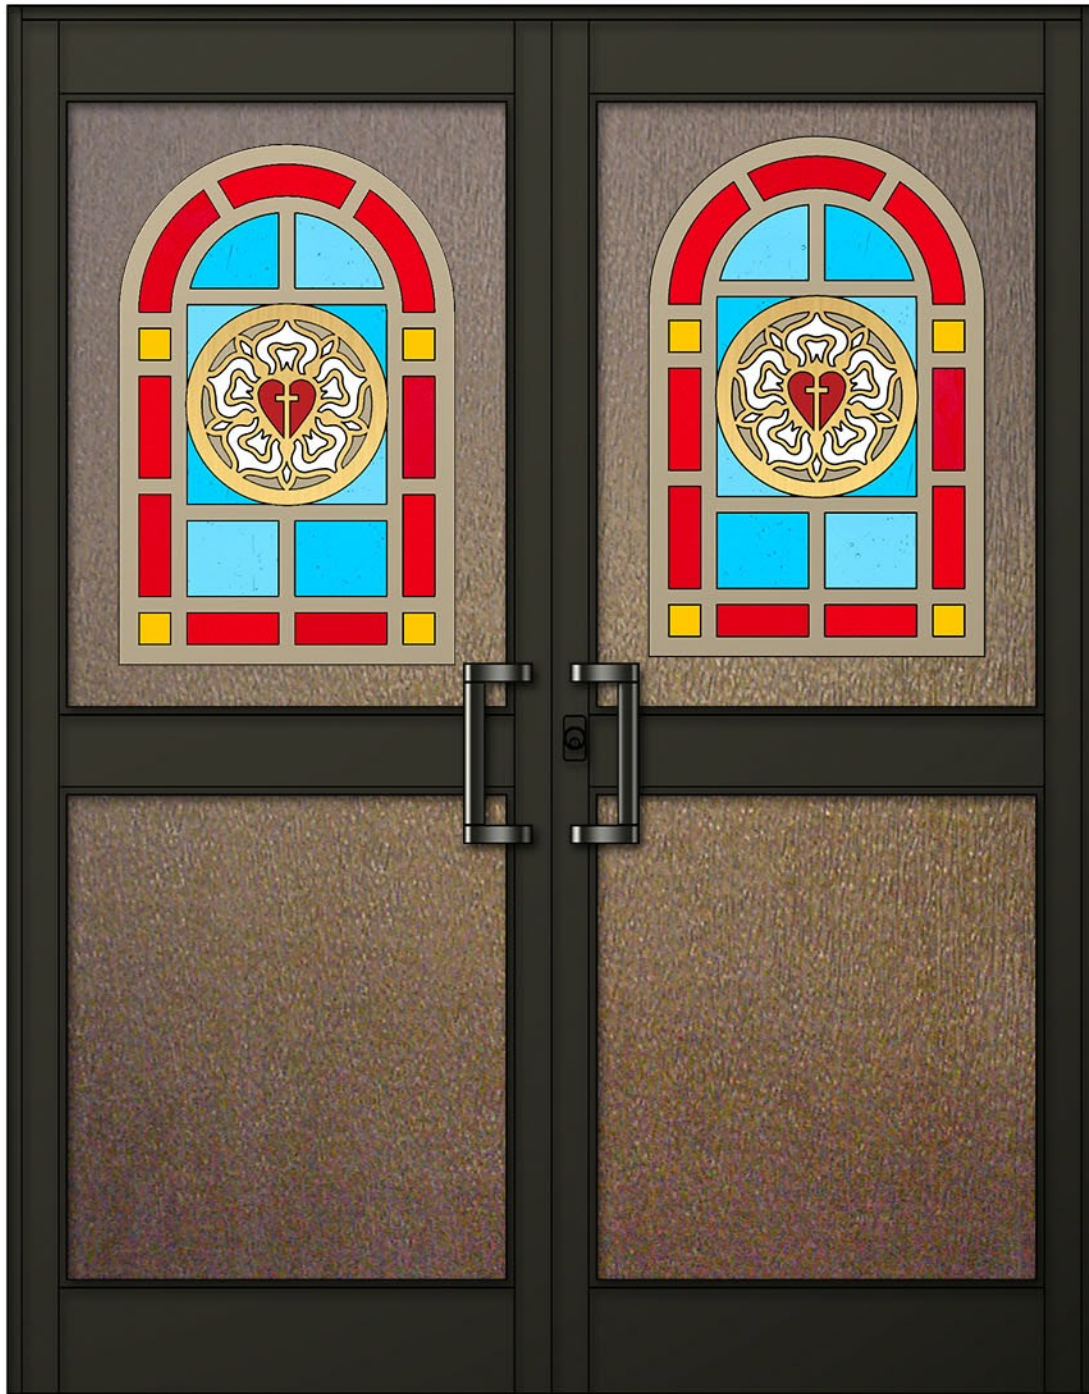

Design #PA - 50GR

Lutheran Rose Entranceway

---

shown in a 4 Tone Champagne, Gold Anodized, Red & White Painted Panel Art Overlays on Medium Bronze Bark Textured Backgrounds and Dark Bronze Anodized Aluminum Framing

Design #PA - 50GV

Designed & Copyrighted by:
The Baut Studios • Inc.
1095 Main Street • Swoyersville, PA 18704
Call 1-800-326-9421

Approved by: _____
Date: _____