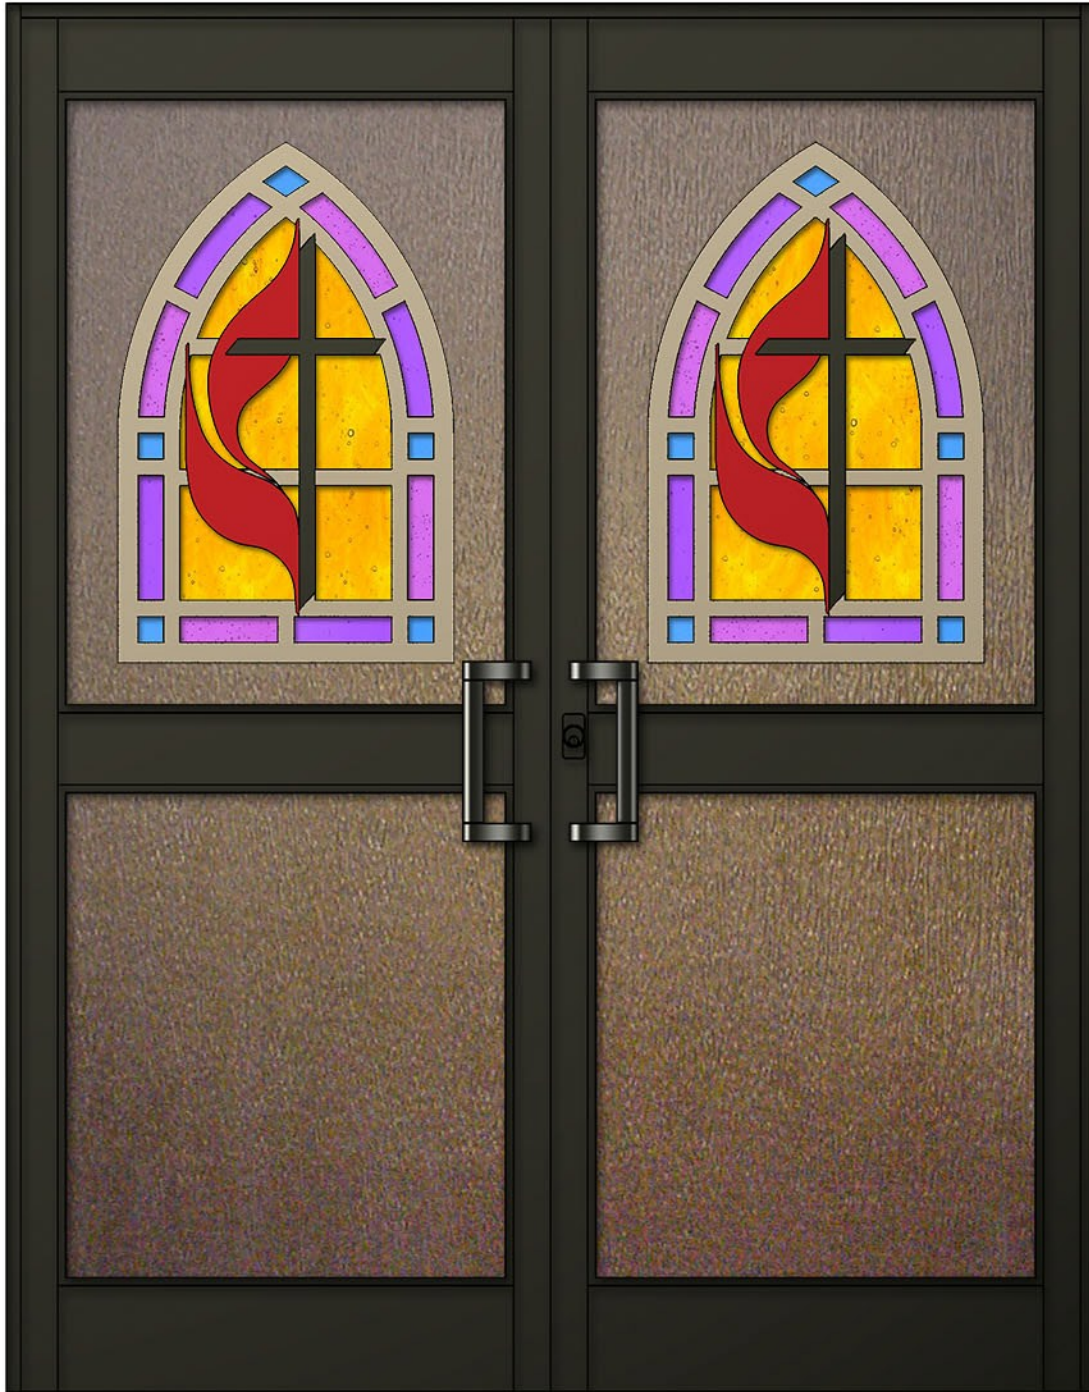

Methodist Cross Entranceway

---

shown in a 3 Tone Champagne, Dark Bronze Anodized, & Red -Painted
Panel Art Overlays on Medium Bronze Bark Textured Backgrounds and
Dark Bronze Anodized Aluminum Framing

Design #PA - 61VA

Designed & Copyrighted by:
The Baut Studios • Inc.
1095 Main Street • Swoyersville, PA 18704
Call 1-800-326-9421

Approved by: _____
Date: _____