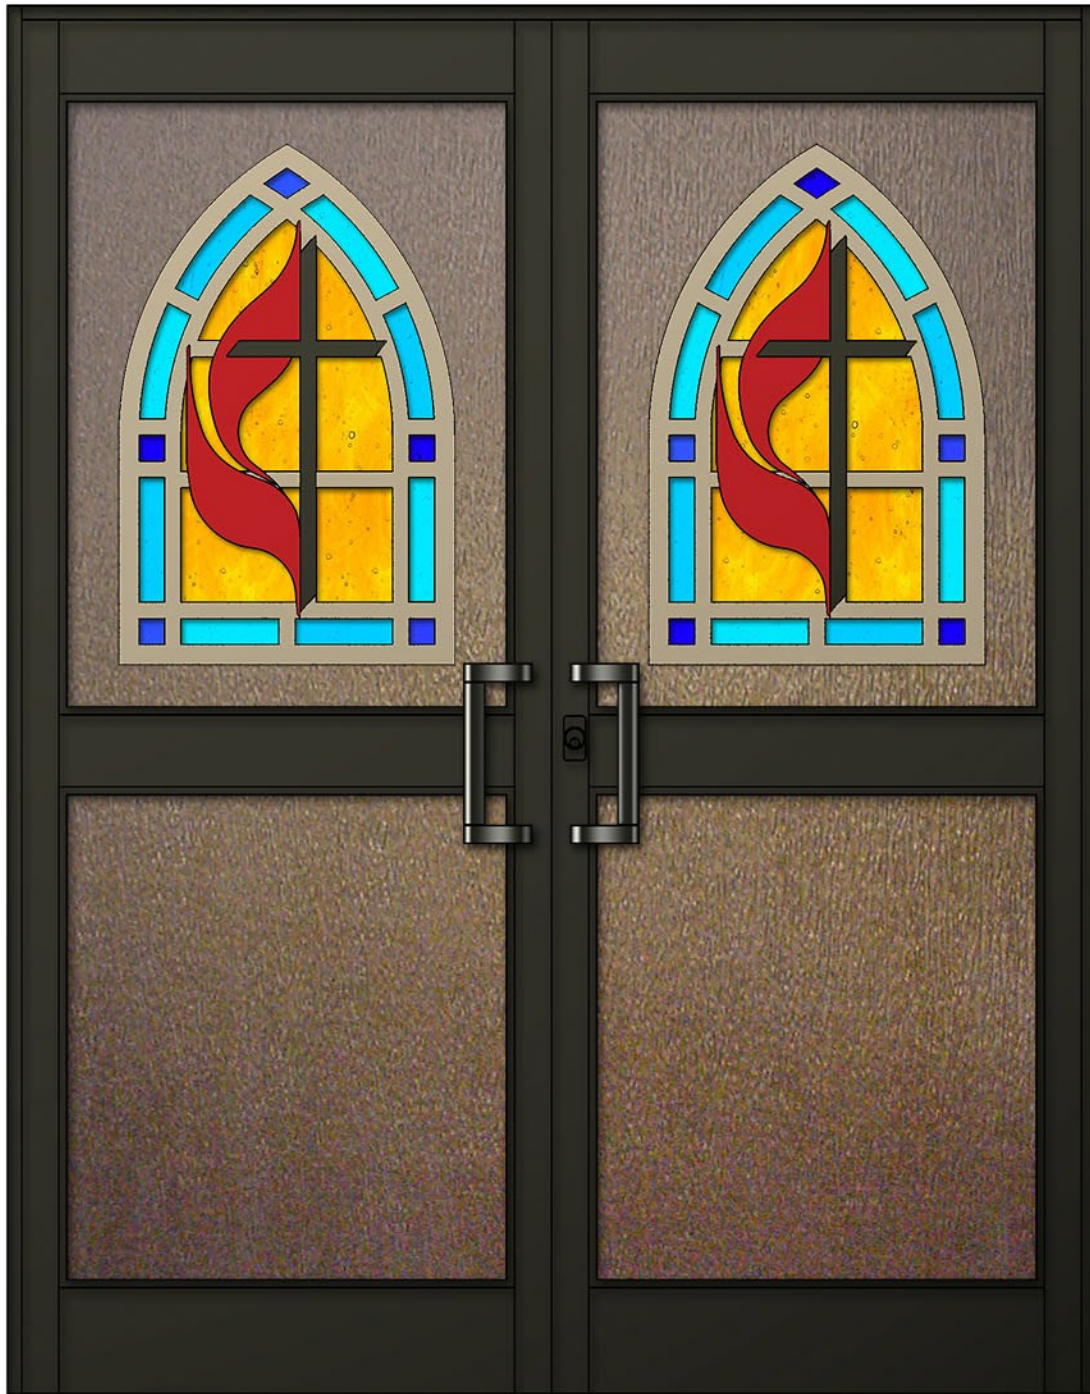

Methodist Cross Entranceway

---

shown in a 3 Tone Champagne, Dark Bronze Anodized, & Red -Painted
Panel Art Overlays on Medium Bronze Bark Textured Backgrounds and
Dark Bronze Anodized Aluminum Framing

Design #PA - 61BA

Designed & Copyrighted by:
The Baut Studios • Inc.
1095 Main Street • Swoyersville, PA 18704
Call 1-800-326-9421

Approved by: _____
Date: _____