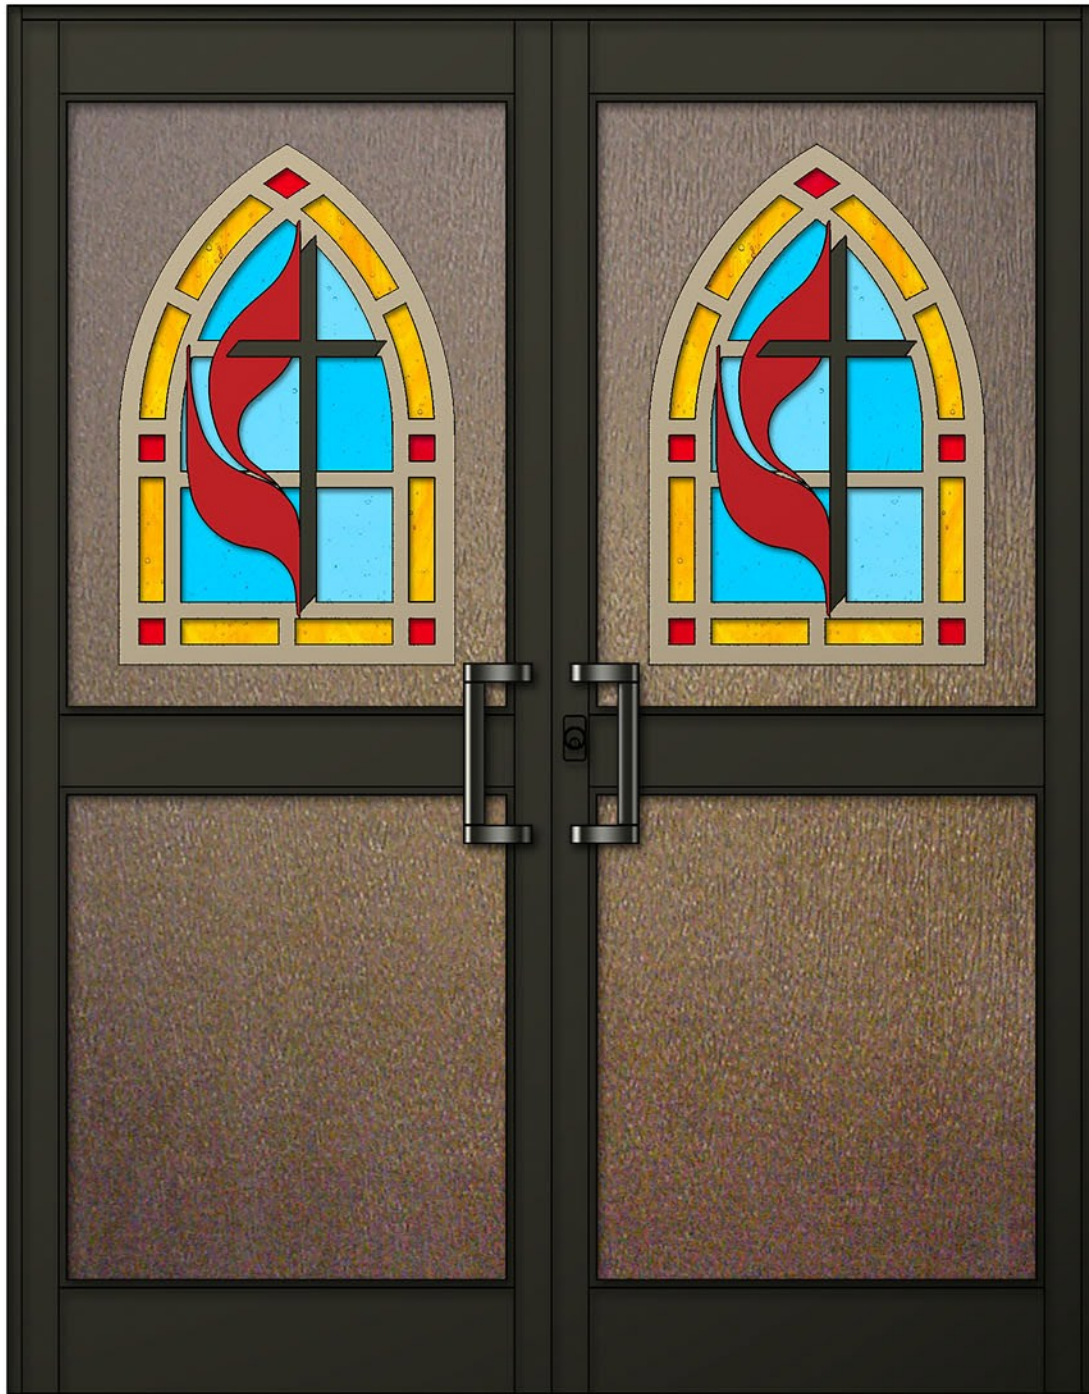

Methodist Cross Entranceway

---

shown in a 3 Tone Champagne, Dark Bronze Anodized, & Red -Painted
Panel Art Overlays on Medium Bronze Bark Textured Backgrounds and
Dark Bronze Anodized Aluminum Framing

Design #PA - 61AR

Designed & Copyrighted by:
The Baut Studios • Inc.
1095 Main Street • Swoyersville, PA 18704
Call 1-800-326-9421

Approved by: _____
Date: _____