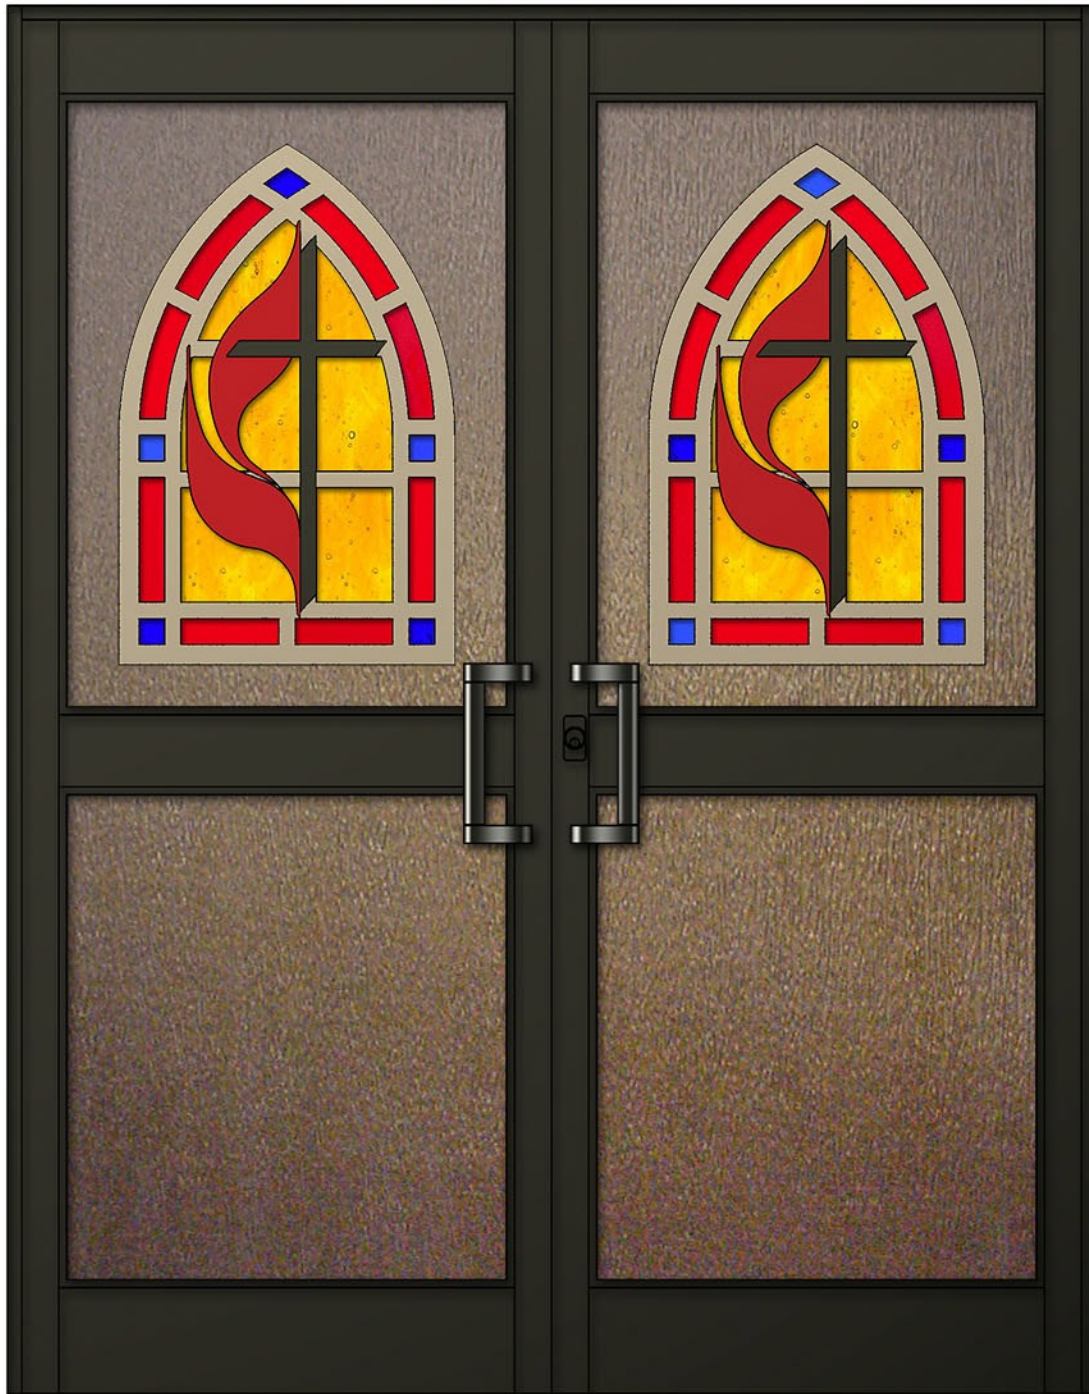

Methodist Cross Entranceway

---

shown in a 3 Tone Champagne, Dark Bronze Anodized, & Red -Painted
Panel Art Overlays on Medium Bronze Bark Textured Backgrounds and
Dark Bronze Anodized Aluminum Framing

Design #PA - 61RA

Designed & Copyrighted by:
The Baut Studios • Inc.
1095 Main Street • Swoyersville, PA 18704
Call 1-800-326-9421

Approved by: _____
Date: _____