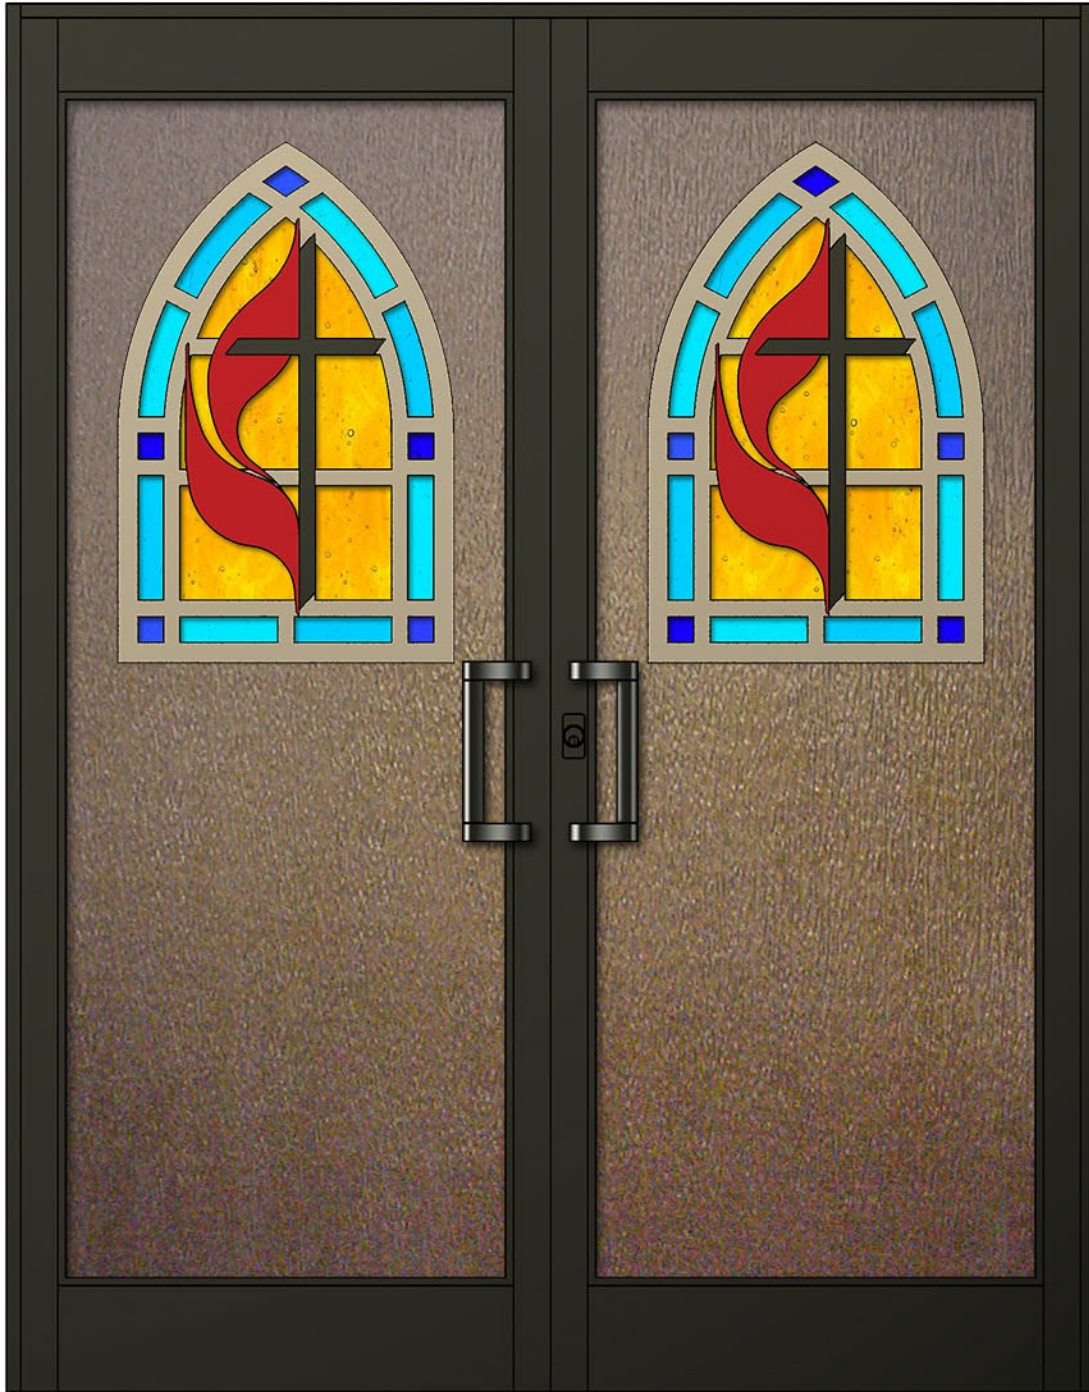

Methodist Cross Entranceway

---

shown in a 3 Tone Champagne, Dark Bronze Anodized, & Red -Painted Panel Art Overlays on Medium Bronze Bark Textured Backgrounds and Dark Bronze Anodized Aluminum Framing

Design #PA - 61BA

Designed & Copyrighted by:
The Baut Studios • Inc.
1095 Main Street • Swoyersville, PA 18704
Call 1-800-326-9421

Approved by: _____
Date: _____