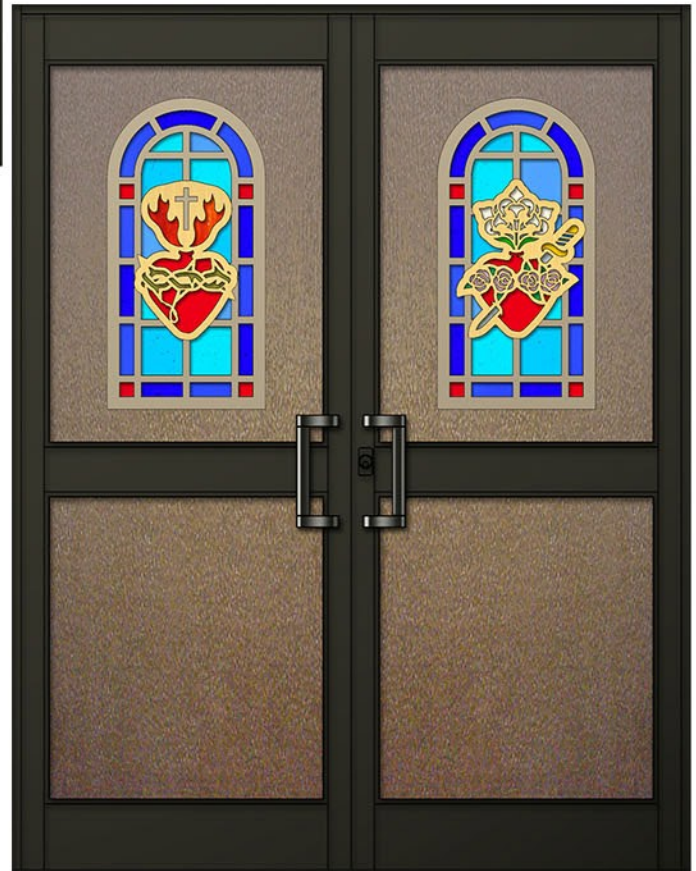

Baut Full Panel doors shown with no Mid Rail and inserts that go the full height of the door leaf.

Baut Mid Rail doors shown with horizontal Mid Rails dividing the insert panels at the panic bar height.