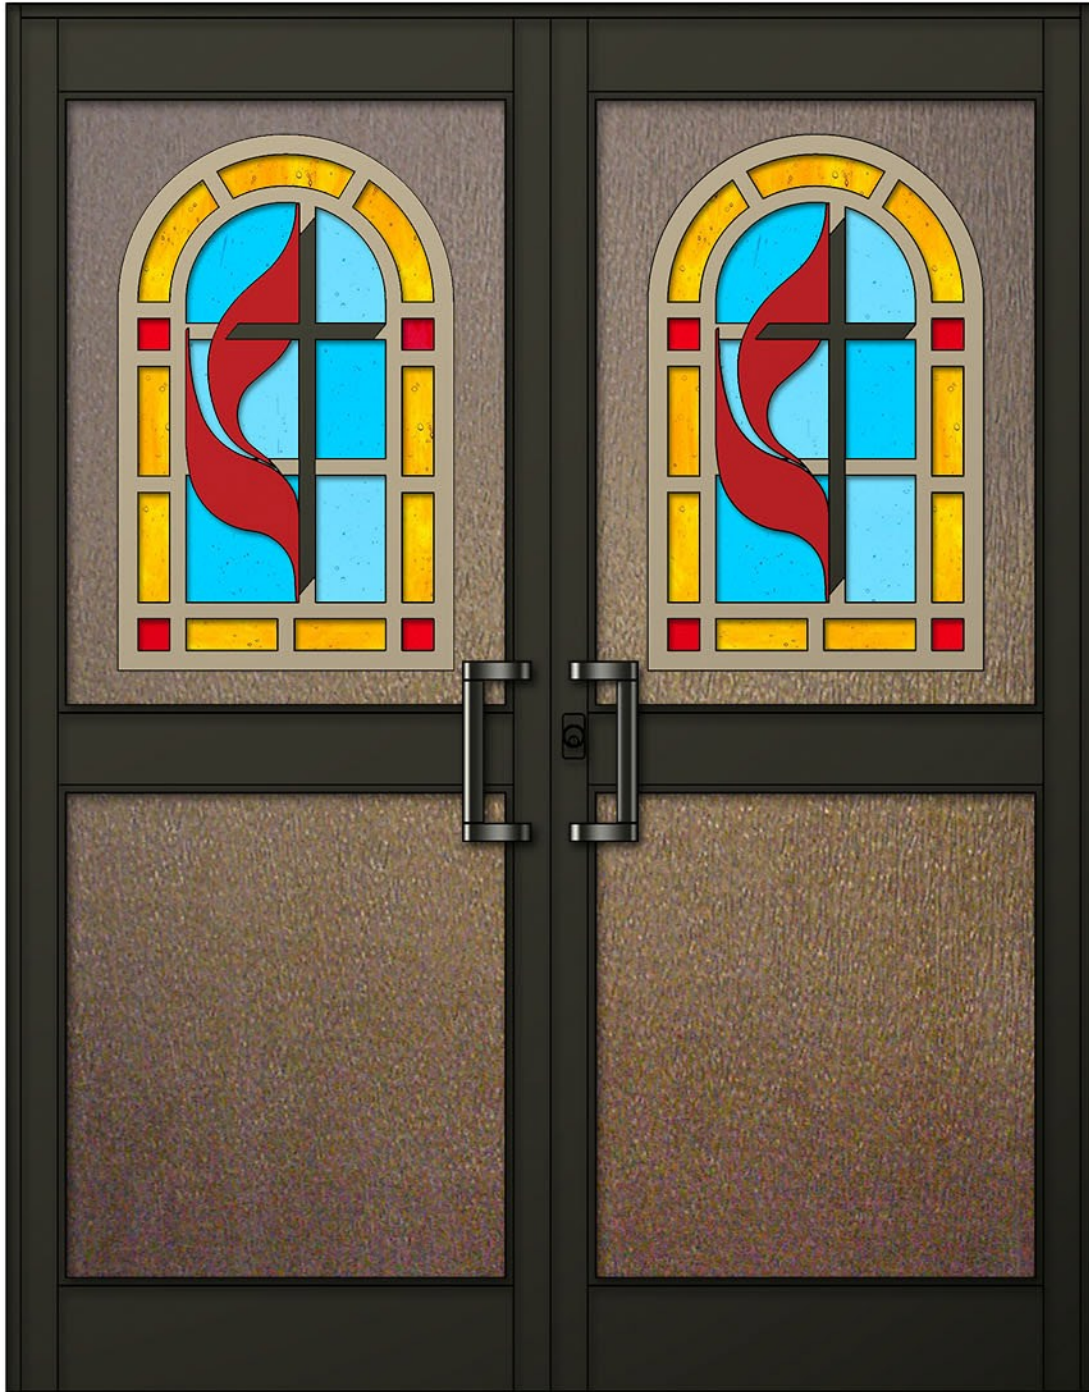

Design #PA - 60AR

Methodist Cross Entranceway

---

shown in a 3 Tone Champagne, Dark Bronze Anodized, & Red -Painted Panel Art Overlays on Medium Bronze Bark Textured Backgrounds and Dark Bronze Anodized Aluminum Framing

Designed & Copyrighted by:
The Baut Studios • Inc.
1095 Main Street • Swoyersville, PA 18704
Call 1-800-326-9421

Approved by: _____
Date: _____